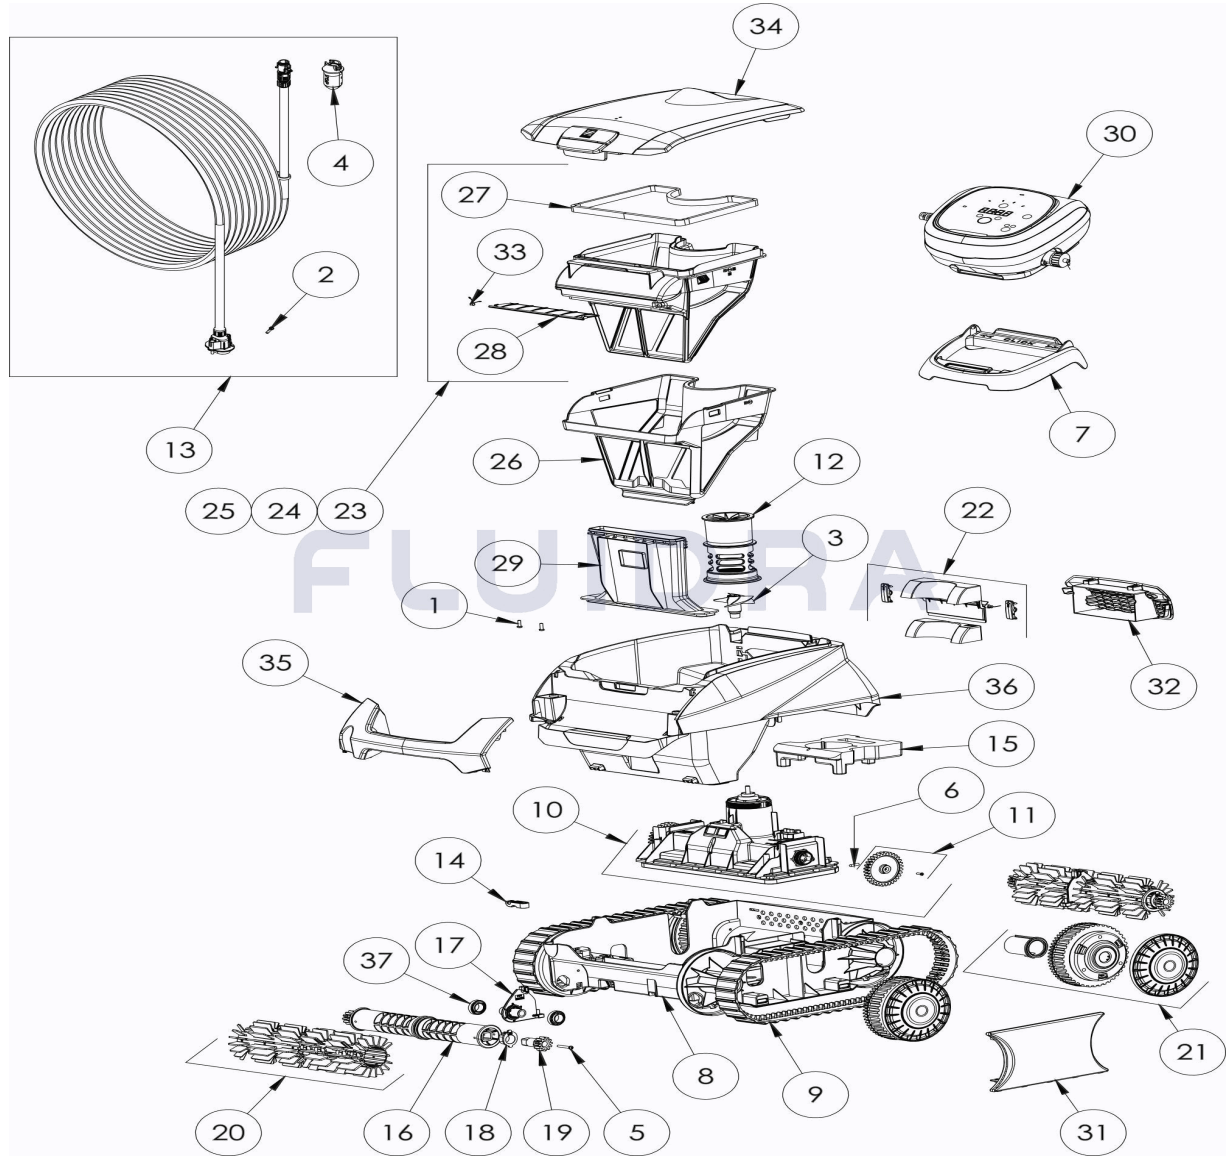

CODICE **WR000451**

DESCRIZIONE: **OZ 4400 IQ**

ITALIANO

POS	CODICE	DESCRIZIONE	QUANTITA'	POS	CODICE	DESCRIZIONE	QUANTITA'
1	R0516700	VITE 4*12 MM (*5)	1	16	R0896400	SUPPORTO SPAZZOLA CN (*2)	2
2	R0608500	VITE 4*16 MM A4 (*5)	1	17	R0896500	PONTICELLO SPAZZOLA CN	2
3	R0633200	ELICA CYCLONX	1	18	R0896600	CUSCINETTO ESTERNO CN (*2)	2
4	R0634100	ADATTATORE CAVO 3 PTS	1	19	R0896700	PIGNONE SPAZZOLA CN (*2)	2
5	R0638900	VITE 4*25 MM (*5)	1	20	R0896900	SPAZZOLE CN GRIGIO CHIARO (*2)	2
6	R0657900	KIT 5 PIN ALBERO MOTORE	1	21	R0897300	RUOTA CN	4
7	R0662600	PIEDISTALLO QUADRO COMANDI	1	22	R0897400	KIT CLAPET POSTERIORE CN	1
8	R0895100	TELAIO	1	23	R0897500	FILTRO CN 100µ - SINGLE	1
9	R0895200	CINGOLI CN (*2)	1	24	R0897600	FILTRO CN 150µ - DUAL	1
10	R0895500	BLOCCO MOTORE CN LED	1	25	R0897700	FILTRO CN 200µ - SINGLE	1
11	R0895600	PIGNONE CN (*2)	1	26	R0898100	FILTRO CN 60µ - DUAL	1
12	R0895700	GUIDA FLUSSO CN	1	27	R0898300	GUARNIZIONE COPERCHIO CN	1
13	R0895900	CAVO GALLEGGIANTE CN 18M	1	28	R0898400	CLAPET FILTRO CN	1