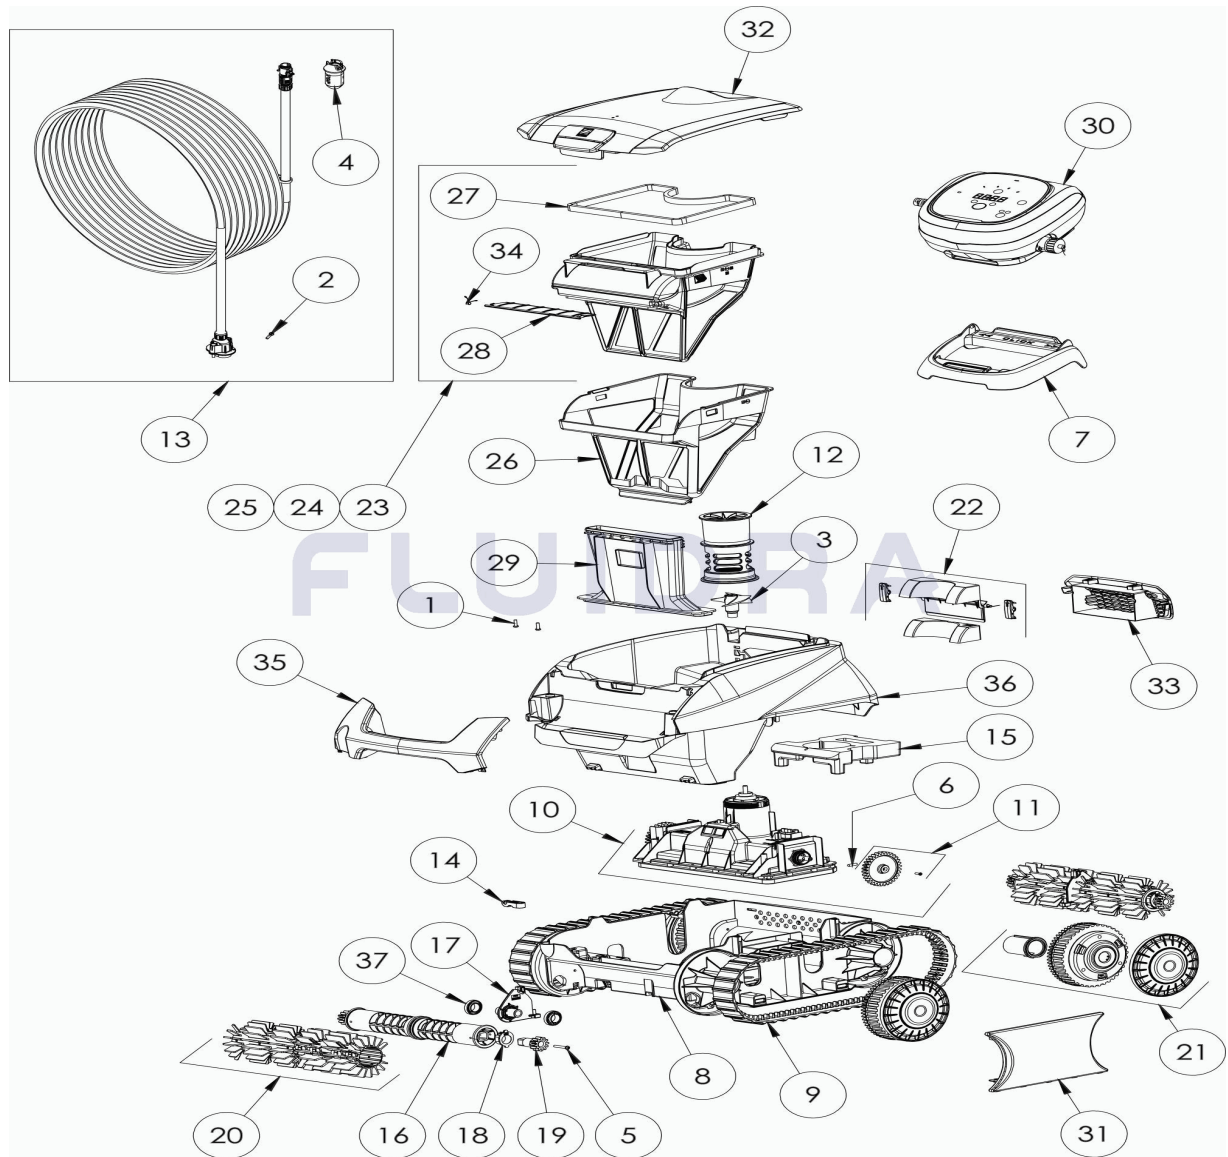

CODE **WR000453**

BESCHREIBUNG: RE 44ZB IQ

DEUTSCH

POS	CODE	BESCHREIBUNG	MENGE	POS	CODE	BESCHREIBUNG	MENGE
1	R0516700	SCHRAUBE 4 * 12 MM (SET mit 5 Stk.)	1	16	R0896400	BÜRSTENWALZE CN (*2)	2
2	R0608500	SCHRAUBE 4 * 16 MM, A4 (SET mit 5 Stk.)	1	17	R0896500	BÜRSTENANKER CN	2
3	R0633200	TURBINE (CYCLONX)	1	18	R0896600	LAGER AUSSEN CN (* 2)	2
4	R0634100	STECKERGEHÄUSE (CYCLONX)	1	19	R0896700	ZAHNRAD 12 ZÄHNE CN	2
5	R0638900	SCHRAUBE 4 * 25 MM, A2 (SET mit 5 Stk.)	1	20	R0896900	BÜRSTEN CN HELLGRAU (*2)	2
6	R0657900	BEFESTIGUNGSSTIFT FÜR MOTORBLOCK	1	21	R0897300	LENKRAD CN	4
7	R0662600	HALTERUNG STEUERBOX	1	22	R0897400	VENTLKLAPPENSET CN	1
8	R0895100	GEHÄUSE UNTERTEIL CN	1	23	R0897500	FILTER CN 100µ - SINGLE	1
9	R0895200	RAUPENBAND CN (*2)	1	24	R0897600	FILTER CN 150µ - DUAL	1
10	R0895400	MOTORBLOCK CN NO LED	1	25	R0897700	FILTER CN 200µ - SINGLE	1
11	R0895600	ZAHNRAD CN (*2)	1	26	R0898100	FILTERKORB AUSSEN CN 60µ - DUAL	1
12	R0895700	STRÖMUNGSDÜSE CN	1	27	R0898300	FILTERKORBDICHTUNG CN	1
13	R0895900	SCHWIMMKABEL KOMPLETT CN 18M	1	28	R0898400	FILTERKLAPPE CN	1