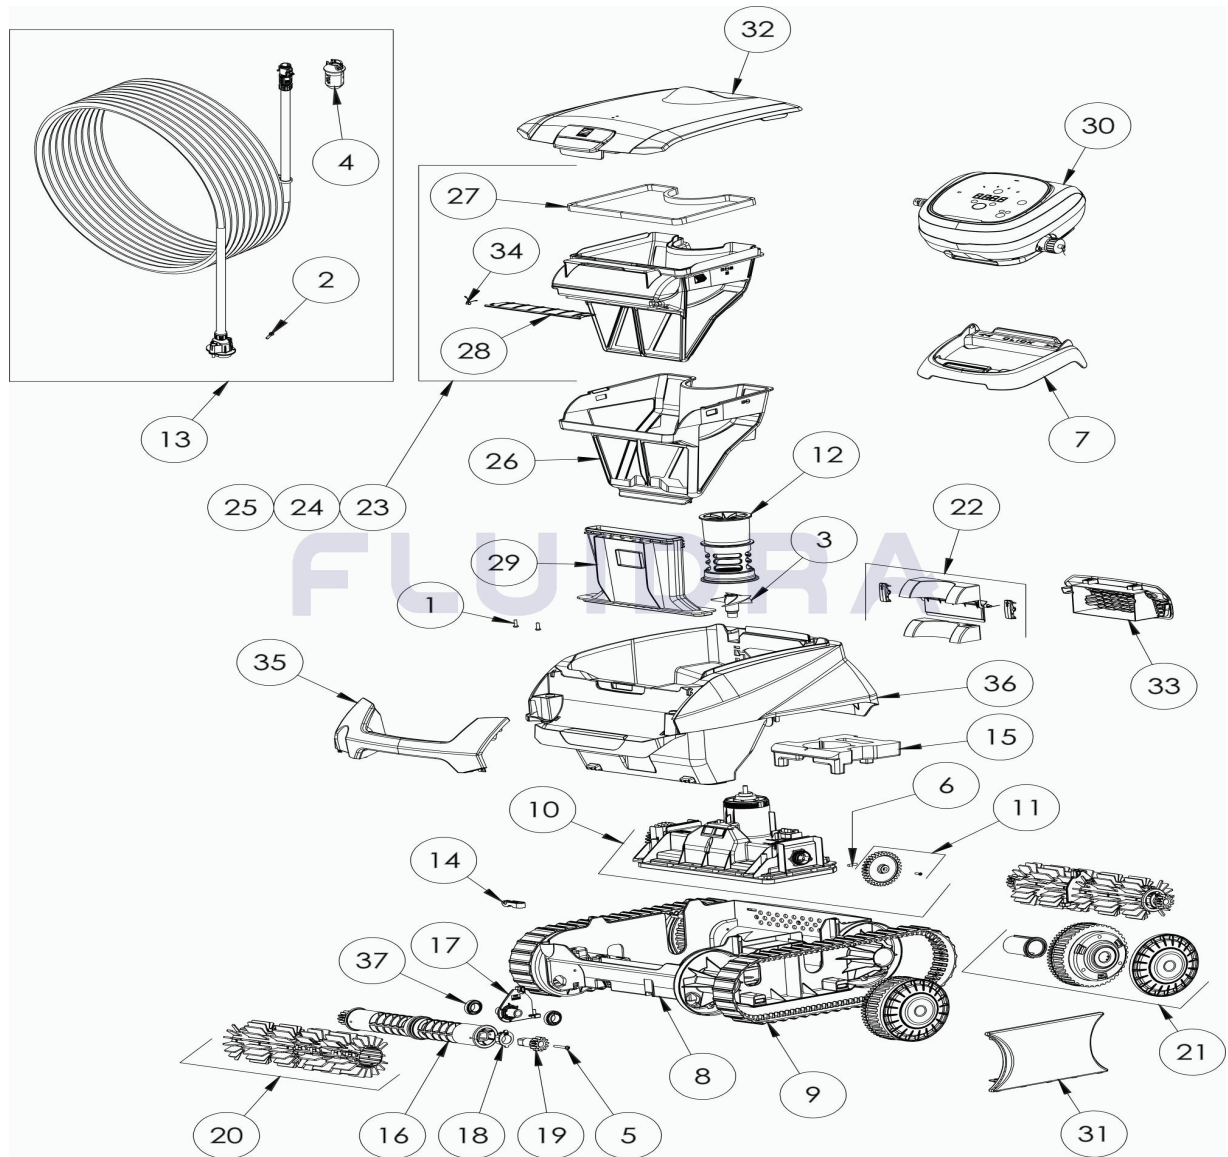

CODICE **WR000453**

DESCRIZIONE: RE 44ZB IQ

ITALIANO

POS	CODICE	DESCRIZIONE	QUANTITA'	POS	CODICE	DESCRIZIONE	QUANTITA'
1	R0516700	VITE 4*12 MM (*5)	1	16	R0896400	SUPPORTO SPAZZOLA CN (*2)	2
2	R0608500	VITE 4*16 MM A4 (*5)	1	17	R0896500	PONTICELLO SPAZZOLA CN	2
3	R0633200	ELICA CYCLONX	1	18	R0896600	CUSCINETTO ESTERNO CN (*2)	2
4	R0634100	ADATTATORE CAVO 3 PTS	1	19	R0896700	PIGNONE SPAZZOLA CN (*2)	2
5	R0638900	VITE 4*25 MM (*5)	1	20	R0896900	SPAZZOLE CN GRIGIO CHIARO (*2)	2
6	R0657900	KIT 5 PIN ALBERO MOTORE	1	21	R0897300	RUOTA CN	4
7	R0662600	PIEDISTALLO QUADRO COMANDI	1	22	R0897400	KIT CLAPET POSTERIORE CN	1
8	R0895100	TELAIO	1	23	R0897500	FILTRO CN 100µ - SINGLE	1
9	R0895200	CINGOLI CN (*2)	1	24	R0897600	FILTRO CN 150µ - DUAL	1
10	R0895400	BLOCCO MOTORE CN NO LED	1	25	R0897700	FILTRO CN 200µ - SINGLE	1
11	R0895600	PIGNONE CN (*2)	1	26	R0898100	FILTRO CN 60µ - DUAL	1
12	R0895700	GUIDA FLUSSO CN	1	27	R0898300	GUARNIZIONE COPERCHIO CN	1
13	R0895900	CAVO GALLEGGIANTE CN 18M	1	28	R0898400	CLAPET FILTRO CN	1