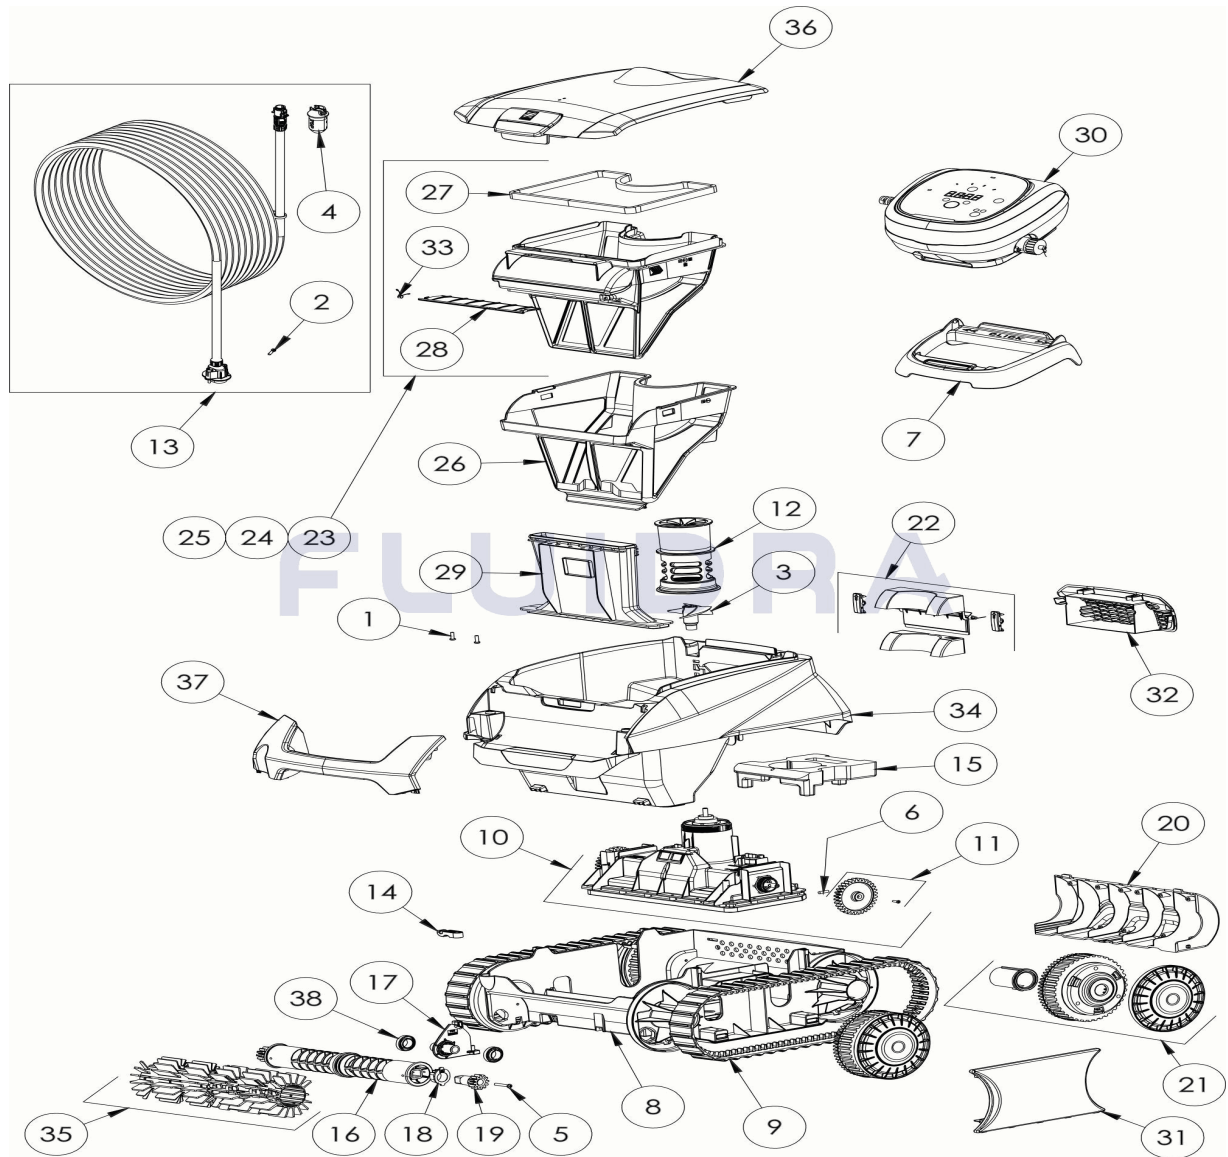

CODICE **WR000425**

DESCRIZIONE: **RE 4250**

ITALIANO

POS	CODICE	DESCRIZIONE	QUANTITA'	POS	CODICE	DESCRIZIONE	QUANTITA'
1	R0516700	VITE 4*12 MM (*5)	1	16	R0896400	SUPPORTO SPAZZOLA CN (*2)	1
2	R0608500	VITE 4*16 MM A4 (*5)	1	17	R0896500	PONTICELLO SPAZZOLA CN	1
3	R0633200	ELICA CYCLONX	1	18	R0896600	CUSCINETTO ESTERNO CN (*2)	1
4	R0634100	ADATTATORE CAVO 3 PTS	1	19	R0896700	PIGNONE SPAZZOLA CN (*2)	1
5	R0638900	VITE 4*25 MM (*5)	1	20	R0896800	COPERCHIO POSTERIORE TELAIO CN	1
6	R0657900	KIT 5 PIN ALBERO MOTORE	1	21	R0897300	RUOTA CN	1
7	R0662600	PIEDISTALLO QUADRO COMANDI	1	22	R0897400	KIT CLAPET POSTERIORE CN	4
8	R0895100	TELAIO	1	23	R0897500	FILTRO CN 100µ - SINGLE	1
9	R0895200	CINGOLI CN (*2)	1	24	R0897600	FILTRO CN 150µ - DUAL	1
10	R0895400	BLOCCO MOTORE CN NO LED	1	25	R0897700	FILTRO CN 200µ - SINGLE	1
11	R0895600	PIGNONE CN (*2)	1	26	R0898100	FILTRO CN 60µ - DUAL	1
12	R0895700	GUIDA FLUSSO CN	1	27	R0898300	GUARNIZIONE COPERCHIO CN	1
13	R0895800	CAVO GALLEGGIANTE CN 15M	1	28	R0898400	CLAPET FILTRO CN	1