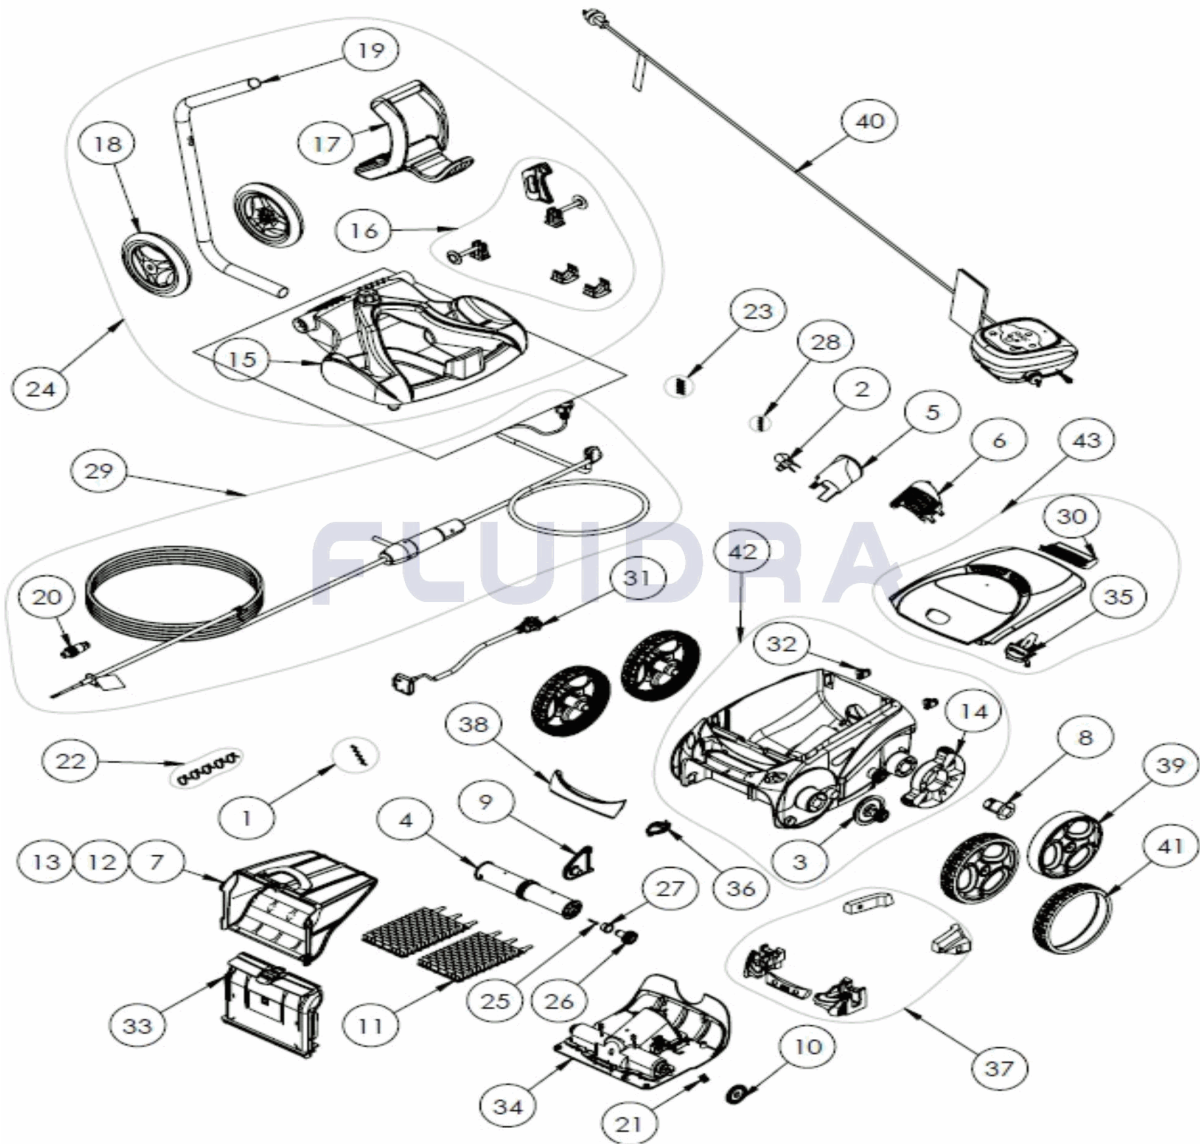

CODE **WR000377**

BESCHREIBUNG: **W 650 OP**

DEUTSCH

POS	CODE	BESCHREIBUNG	MENGE	POS	CODE	BESCHREIBUNG	MENGE
1	R0516700	SCHRAUBE 4 * 12 MM(SET mit 5 Stk.)	1	16	R0564900	ZUBEHÖR CADDY	1
2	R0517000	TURBINE	1	17	R0565000	HANDGRIF CADDY	1
3	R0517200	GETRIEBE	4	18	R0565100	RÄDER CADDY (SET mit 2 Stk.)	1
4	R0517400	BÜRSTENWALZE (SET mit 2 Stk.)	1	19	R0565200	STANDROHR FÜR CADDY	1
5	R0517500	STRÖMUNGSDÜSE	1	20	R0565600	SCHWIMMKABEL STECKER (4 PTS)	1
6	R0517600	SCHUTZGITTER	1	21	R0567800	SPLINT FÜR KREUZAPPENANTRIEB (SET	1
7	R0517800	FEINSAND GP TANK	1	22	R0567900	KLEMME FÜR SCHWIMMKABEL (SET mit 5 Stk.)	1
8	R0518500	RADLAGERBUCHSE GP	4	23	R0608500	SCHRAUBE 4 * 16 MM, A4 (SET mit 5 Stk.)	1
9	R0518703	BÜRSTENANKER PMS7712	1	24	R0609100	CADDY V	1
10	R0518800	ZAHNRAD 27 ZÄHNE (SET mit 2 Stk.)	1	25	R0638900	SCHRAUBE 4 * 25 MM, A2 (SET mit 5 Stk.)	1
11	R0528900	GP BÜRSTEN (2ER PACK)	1	26	R0639000	ZAHNRAD 17 ZÄHNE (SET mit 2 Stk.)	1
12	R0535800	FEINSAND GP TANK	1	27	R0639100	ZAHNRADBUCHESE (SET mit 2 Stk.)	1
13	R0535900	TANK FÜR DEN ALLGEMEINEN GEBRAUCH	1	28	R0639200	ZYLINDERKOPFSCHRAUBE 2,9 * 9,5 MM (SI	1