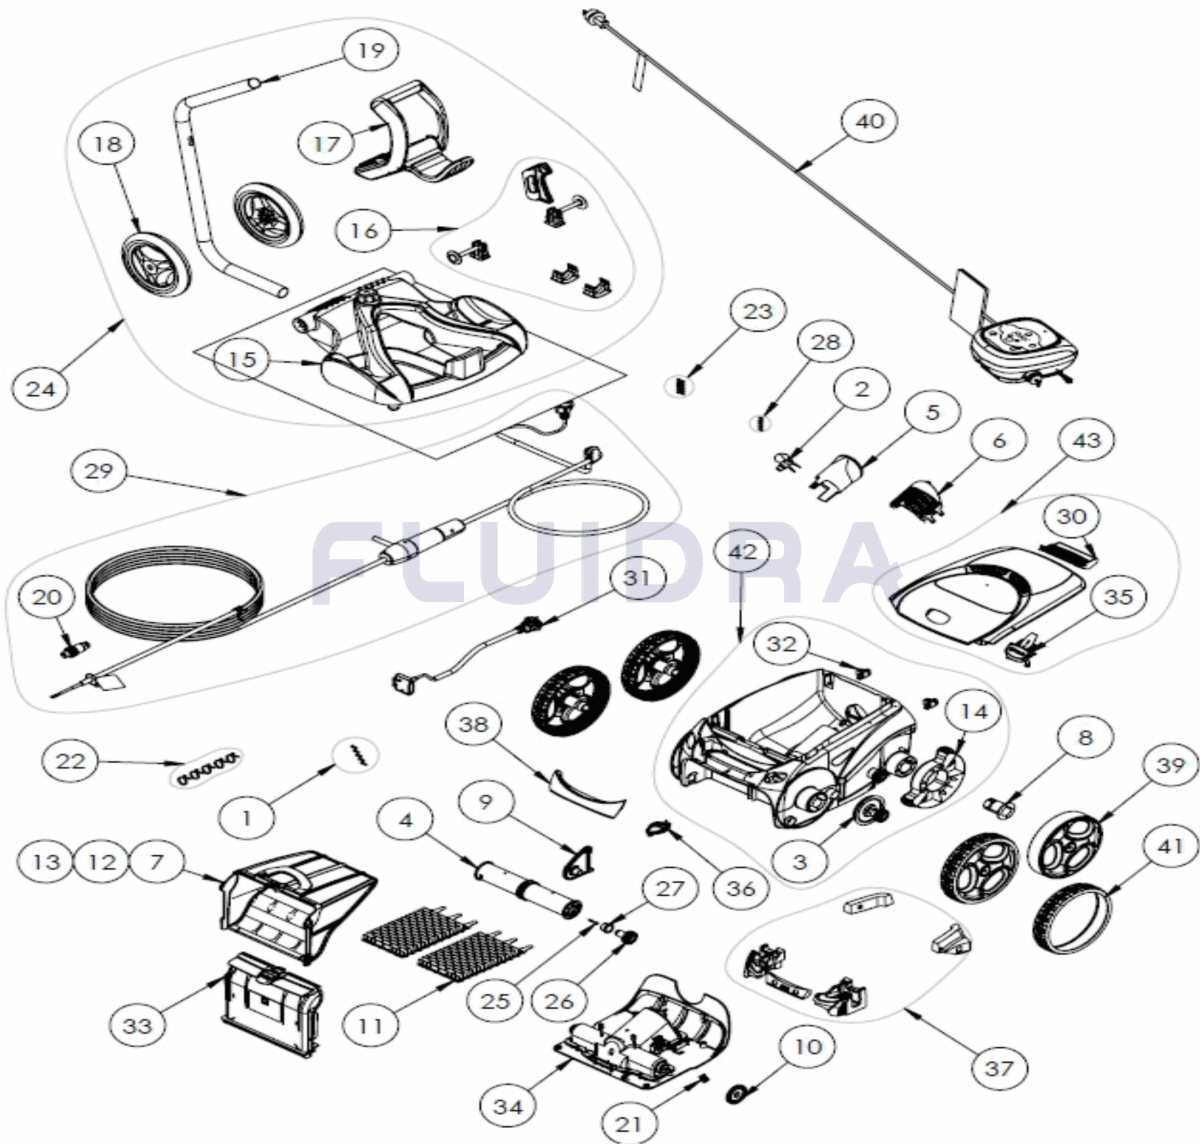

CODICE **WR000377**

DESCRIZIONE: **W 650 OP**

ITALIANO

POS	CODICE	DESCRIZIONE	QUANTITA'	POS	CODICE	DESCRIZIONE	QUANTITA'
1	R0516700	VITE 4*12 MM (*5)	1	16	R0564900	PEZZI ACCESSORI CARRELLO	1
2	R0517000	ELICA	1	17	R0565000	MANIGLIA CARRELLO	1
3	R0517200	TRASMISSIONE	4	18	R0565100	RUOTE CARRELLO (*2)	1
4	R0517400	SUPPORTO SPAZZOLA (*2)	1	19	R0565200	TUBO CARRELLO	1
5	R0517500	GUIDA FLUSSO	1	20	R0565600	CONNETTORE CAVO	1
6	R0517600	GRIGLIA	1	21	R0567800	COPIGLIA 3*16 MM (*5)	1
7	R0517800	SERBATOIO GP SABBIA FINE	1	22	R0567900	SET 5 PINZE PER FLOTTANTI	1
8	R0518500	BOCCOLA CUSCINETTO RUOTA GP	4	23	R0608500	VITE 4*16 MM A4 (*5)	1
9	R0518703	PONTICELLO SPAZZOLA PMS7712	1	24	R0609100	CARRELLO V	1
10	R0518800	KIT 2 PIGNONE 27 DENTI	1	25	R0638900	VITE 4*25 MM (*5)	1
11	R0528900	PENNELLI GP (CONFEZIONE DA 2 UN)	1	26	R0639000	KIT 2 PIGNONE 17 DENTI	1
12	R0535800	SERBATOIO GP SABBIA FINE	1	27	R0639100	CUSCINETTO ESTERIORE (*2)	1
13	R0535900	SERBATOIO PER USO GENERALE GP	1	28	R0639200	KIT 5 VITI 2.9*9.5 MM	1