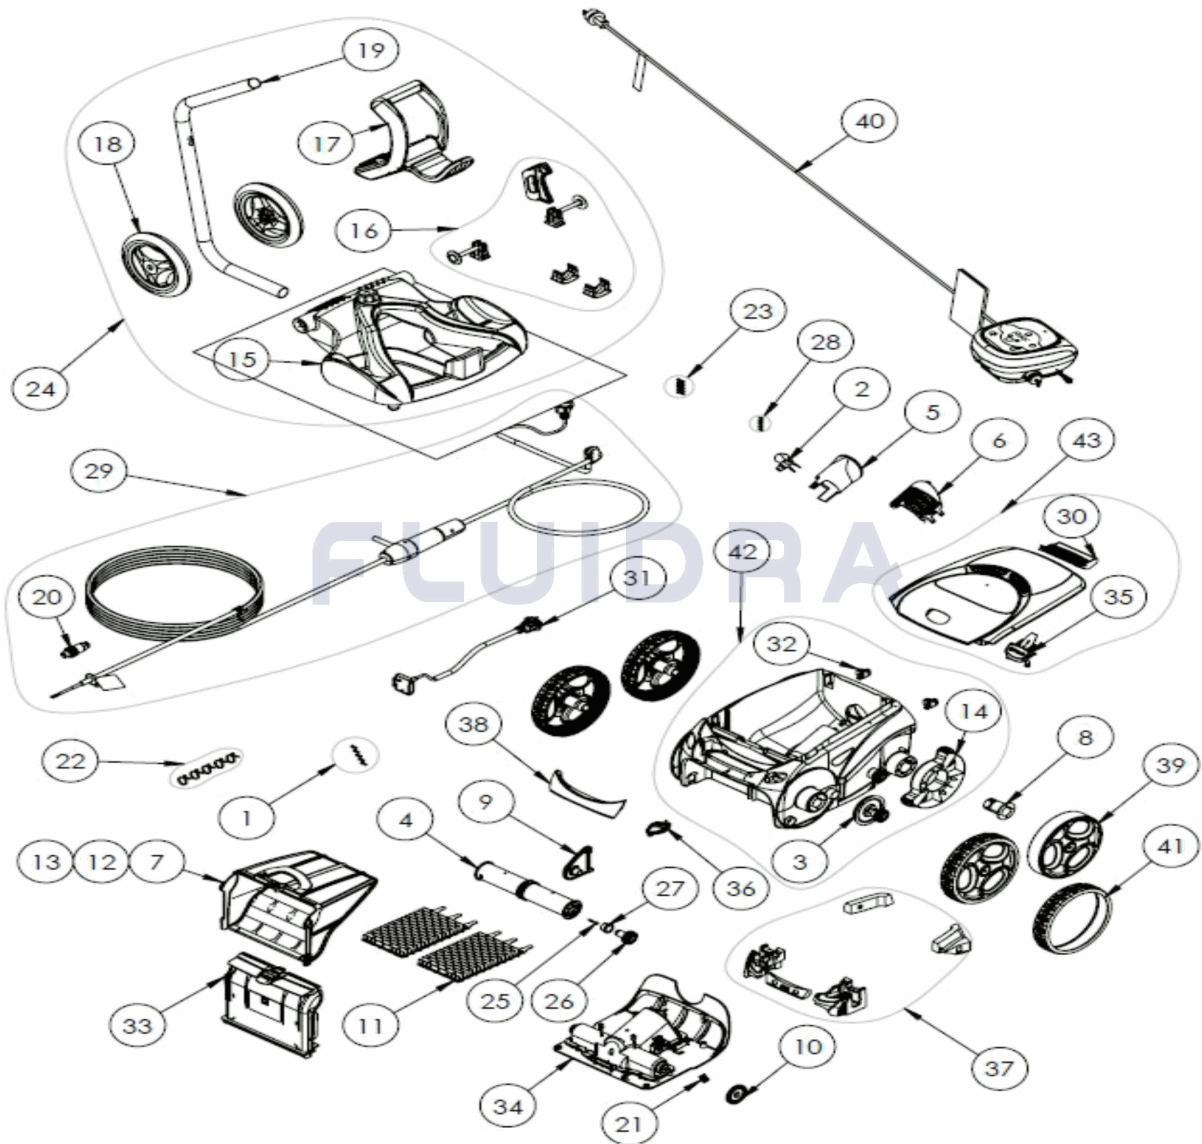

CODIGO **WR000377**

DESCRIÇÃO: **W 650 OP**

PORTUGUES

POS	CODIGO	DESCRIÇÃO	JANTIDADE	POS	CODIGO	DESCRIÇÃO	JANTIDADE
1	R0516700	PARAFUSO 4*12 MM (Pack 5 UN)	1	16	R0564900	KIT ACCESÓRIOS CARRO	1
2	R0517000	HÉLICE	1	17	R0565000	PEGA CARRO DE TRANSPORTE	1
3	R0517200	CJTO. TRANSMISSÃO	4	18	R0565100	RODAS CARRO DE TRANSPORTE	1
4	R0517400	ROLO PORTA-ESCOVAS (Pack 2 UN)	1	19	R0565200	TUBO CARRO DE TRANSPORTE	1
5	R0517500	CANALIZADOR DE FLUXO	1	20	R0565600	LIGAÇÃO DE CABO 4 PINS	1
6	R0517600	TELA PROTECÇÃO	1	21	R0567800	CLIP FIXADOR 3*16 MM (Pack 5 UN)	1
7	R0517800	FINE SAND GP TANK	1	22	R0567900	ABRACADEIRA CABO FLUTUANTE	1
8	R0518500	BUCHA DE ROLAMENTO DE RODAS GP	4	23	R0608500	PARAFUSO 4*16 MM A4 (Pack 5 UN)	1
9	R0518703	CLIP FIXAÇÃO ROLOS PMS7712	1	24	R0609100	CARRO V	1
10	R0518800	RODA DENTADA 27 DENTES (Pack 2 UN)	1	25	R0638900	PARAFUSO 4*25 MM (Pack 5 UN)	1
11	R0528900	ESCOVAS GP (EMBALAGEM DE 2 UN)	1	26	R0639000	RODA DENTADA 17 DENTES (Pack 2 UN)	1
12	R0535800	FINE SAND GP TANK	1	27	R0639100	TAMPA EXTERIOR (Pack 2 UN)	1
13	R0535900	TANQUE PARA USO GERAL GP	1	28	R0639200	PARAFUSO 2.9*9.5 MM (Pack 5 UN)	1