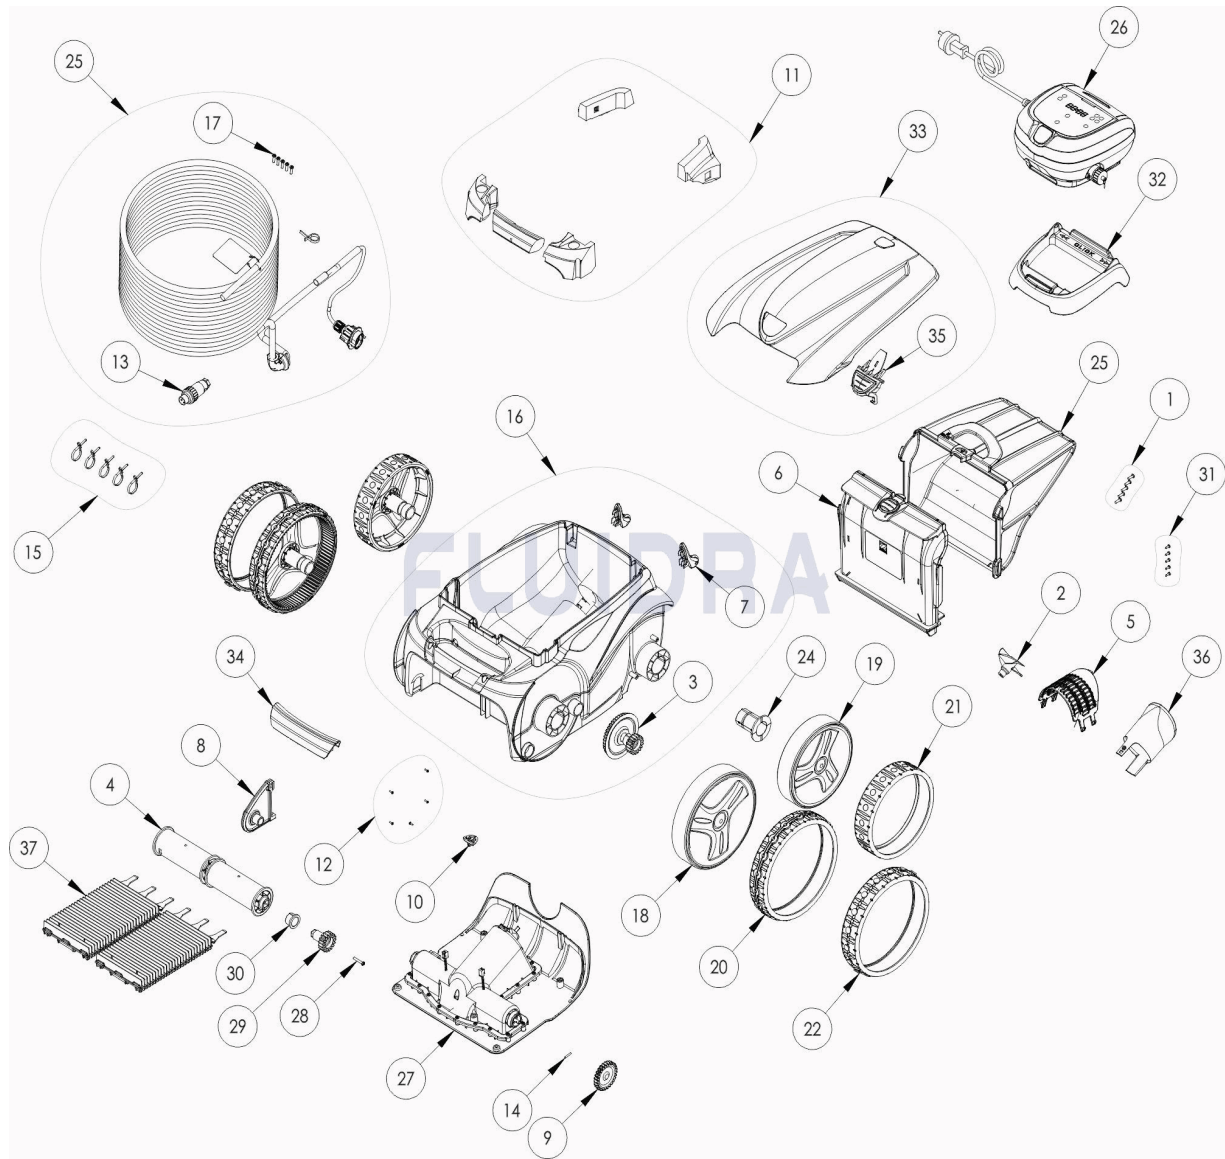

CODE **WR000380**

DESCRIPTION: **GV 3320**

ENGLISH

POS	CODE	DESCRIPTION	QUANTITY	POS	CODE	DESCRIPTION	QUANTITY
1	R0516700	SCREWS 4*12 MM (X5)	1	16	R0589102	MAIN BODY 2WD II GREY	1
2	R0517000	PROPELLER	1	17	R0608500	SCREW 4*16MM (set of 5)	1
3	R0517200	TRANSMISSION	2	18	R0636003	RIM LARGE GREY ZODIAC	2
4	R0517400	BRUSH ROLLER	1	19	R0636102	RIM REAR GREY ZODIAC	2
5	R0517600	MOTOR SCREEN	1	20	R0636201	TIRE LARGE BLACK ZODIAC	2
6	R0517700	FILTER CANISTER SUPPORT	1	21	R0636300	TIRE REAR BLACK ZODIAC	2
7	R0518100	ROLLER (SET OF 2)	1	22	R0636400	TIRE LARGE TILE ZODIAC	2
8	R0518702	ROLLER SUPPORT GREY	1	23	R0636600	FINE FILTER V	1
9	R0518800	DRIVE GEAR (SET OF 2)	1	24	R0636700	WHEEL BUSHING ZODIAC	4
10	R0519000	RAMPE	1	25	R0636800	FLOATING CABLE 15M	1
11	R0539700	FLOAT	1	26	R0637300	CONTROL UNIT TYPE 5V	1
12	R0564500	SCREWS 2,2*6,5 MM (X5)	1	27	R0637800	MOTOR BLOCK TYPE A	1
13	R0565600	FLOATING CABLE PLUG	1	28	R0638900	SCREW 4*25 MM (SET OF 5)	1