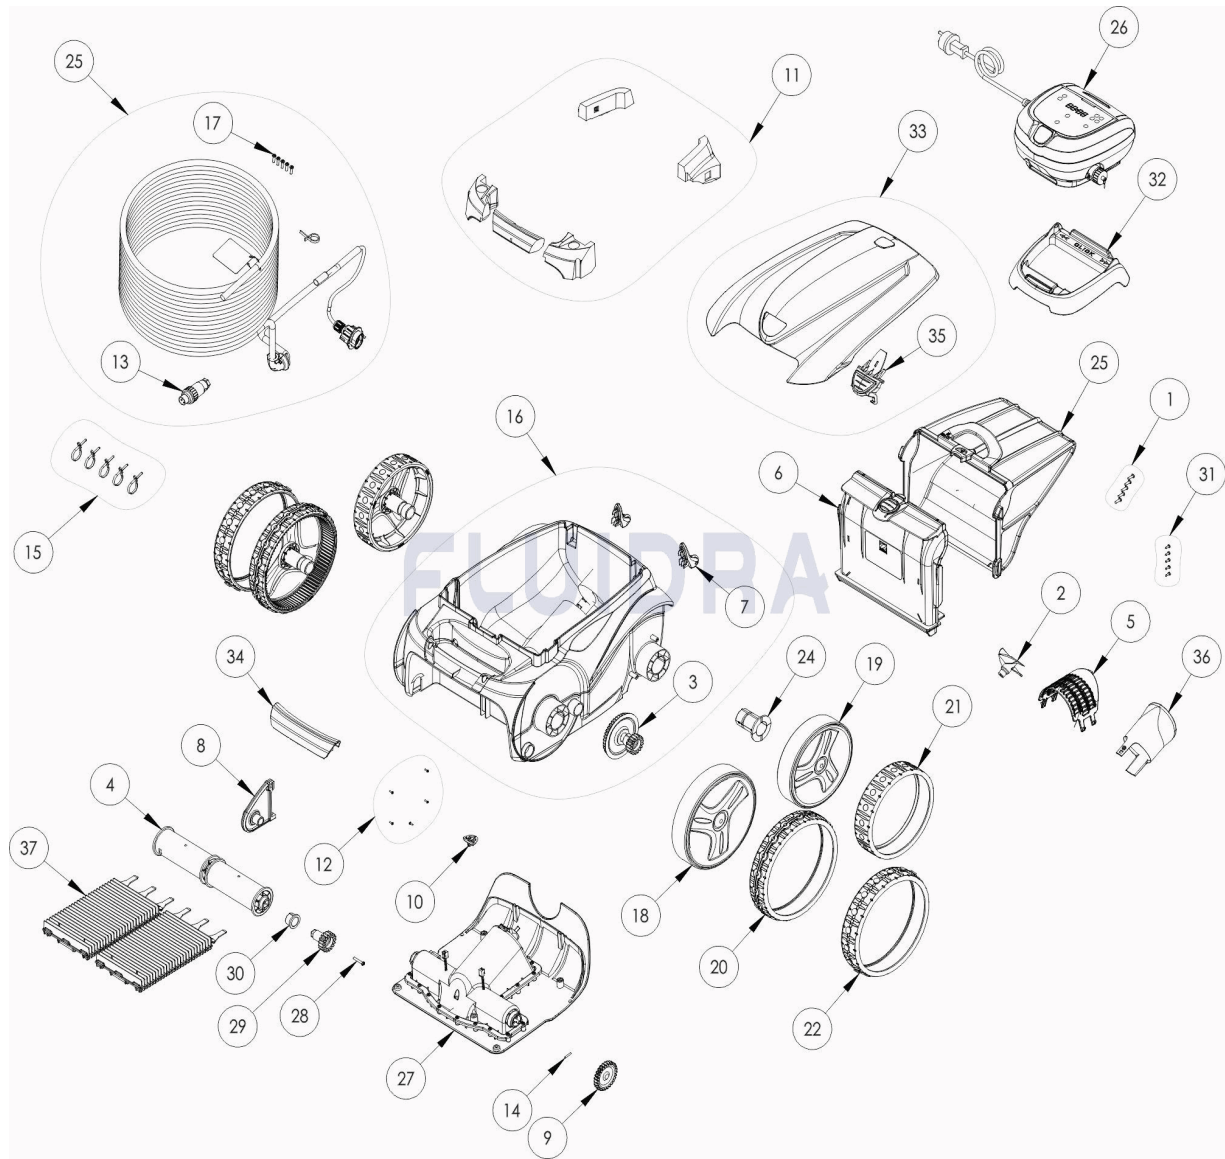

CODICE **WR000380**

DESCRIZIONE: **GV 3320**

ITALIANO

POS	CODICE	DESCRIZIONE	QUANTITA'	POS	CODICE	DESCRIZIONE	QUANTITA'
1	R0516700	VITE 4*12 MM (*5)	1	16	R0589102	SCOCCHA COMPLETA 2WD II GRIGIA	1
2	R0517000	ELICA	1	17	R0608500	VITE 4*16 MM A4 (*5)	1
3	R0517200	TRASMISSIONE	2	18	R0636003	CERCHIO GRANDE GRIGIO ZODIAC	2
4	R0517400	SUPPORTO SPAZZOLA (*2)	1	19	R0636102	CERCHIO PICCOLO GRIGIO ZODIAC	2
5	R0517600	GRIGLIA	1	20	R0636201	GOMMA GRANDE NERA ZODIAC	2
6	R0517700	SUPPORTO FILTRO V	1	21	R0636300	GOMMA POSTERIORE NERA ZODIAC	2
7	R0518100	PARAURTI A ROTELLA (*2)	1	22	R0636400	GOMMA ANTERIORE TILE ZODIAC	2
8	R0518702	PONTICELLO SPAZZOLA GRIGIA	1	23	R0636600	FILTRO DETRITI SOTTILI	1
9	R0518800	KIT 2 PIGNONE 27 DENTI	1	24	R0636700	CUSCINETTO RUOTA ZODIAC	4
10	R0519000	RAMPE	1	25	R0636800	CAVO GALLEGGIANTE 15M	1
11	R0539700	FLOTTANTE COMPLETO	1	26	R0637300	QUADRO COMANDI TIPO 5V	1
12	R0564500	VITE 2.2*6,5 MM (*5)	1	27	R0637800	BLOCCO MOTORE TIPO A	1
13	R0565600	CONNETTORE CAVO	1	28	R0638900	VITE 4*25 MM (*5)	1