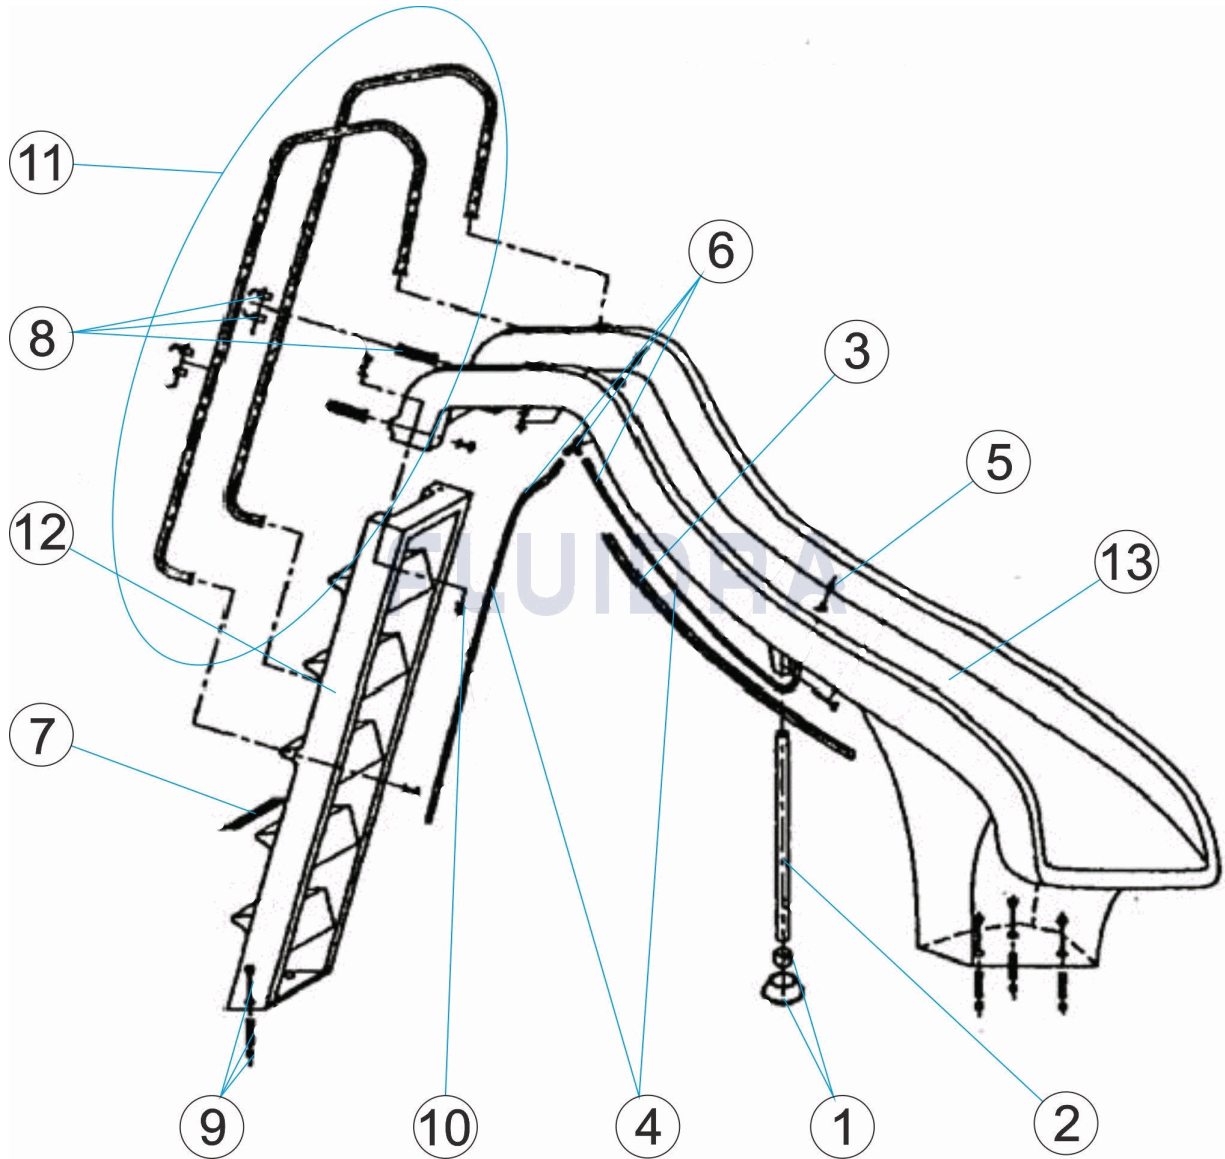

CODE   **00088, 00089**
DESCRIPTION: **CURVED SLIDES**

ENGLISH

POS	CODE	DESCRIPTION	QUANTITY	POS	CODE	DESCRIPTION	QUANTITY
1	4401010501	ARTICULATED FOOT PAD		8	4401030403	HANDRAIL SUPPORT FITTINGS	
2	4401030006	SUPPORT BAR		9	4401030207	ANCHOR BOLTS	
3	4401030003	BLACK TUBULAR PROFILE		10	4401030201	CHUTE FIXING SET	
4	4401030005	4 X 6 TRANSPARENT TUBING		11	00088R0100	SLIDE HANDRAILS SET	
5	4401030106	WATER NOZZLE		12	00088R0202	LADDER	
6	4401030406	TEE CONNECTOR WITH TUBES		13	* 00088R0201	RIGHT CURVE RUNWAY	
7	4401030004	50X325 NON-SLIP STRIP		13	* 00089R0201	LEFT CURVE RUNWAY