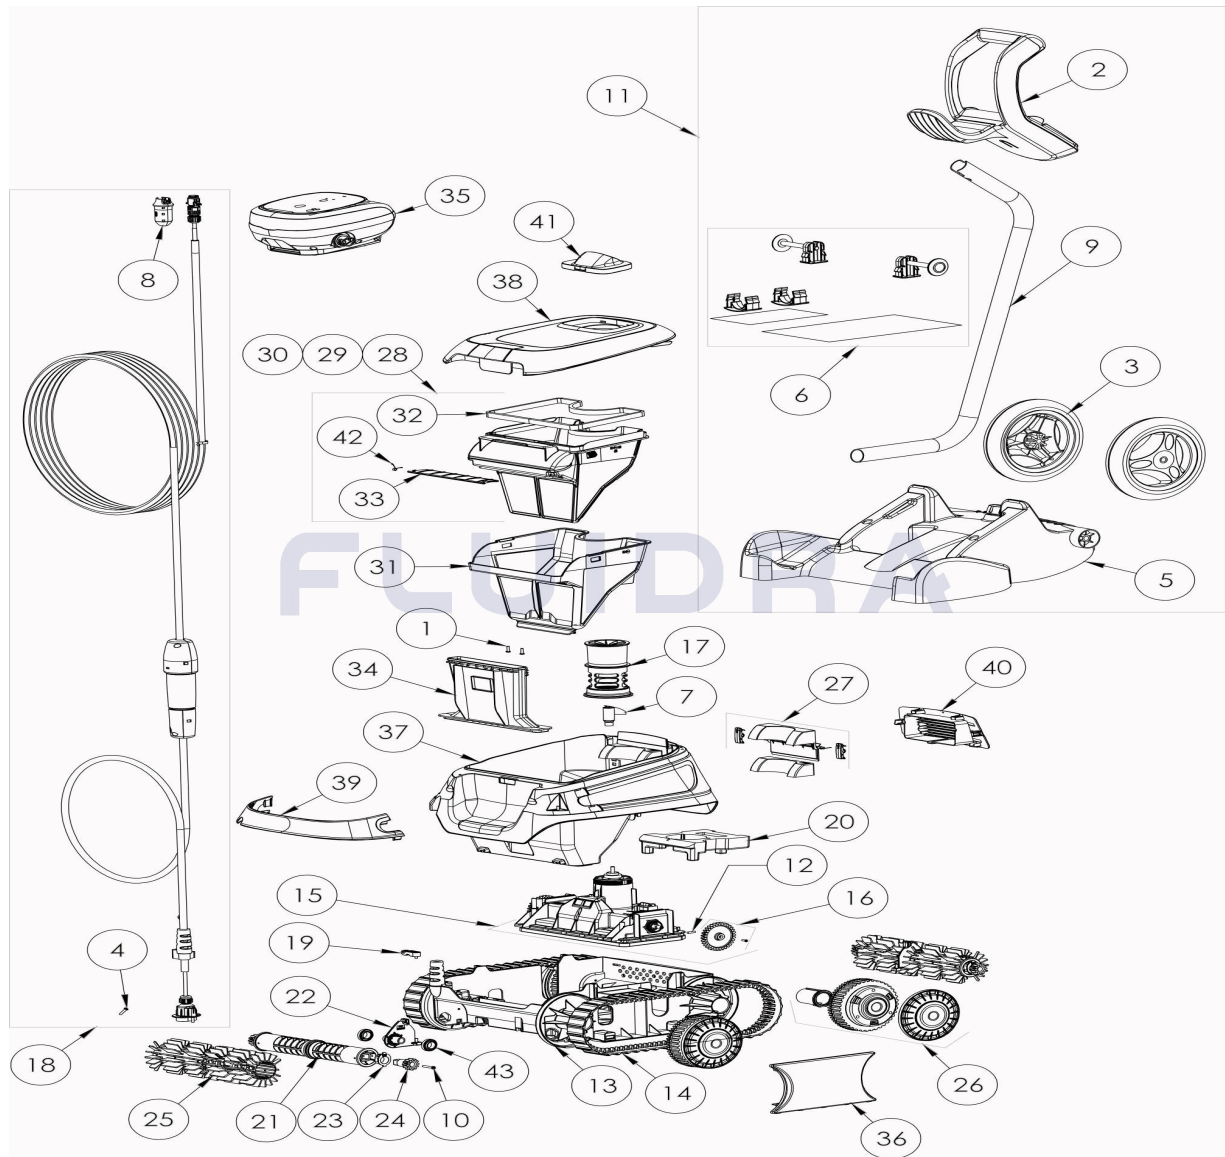

CODICE **WR000500**

DESCRIZIONE: **CNX 50 IQ**

ITALIANO

POS	CODICE	DESCRIZIONE	QUANTITA'	POS	CODICE	DESCRIZIONE	QUANTITA'
1	R0516700	VITE 4*12 MM (*5)	1	16	R0895600	PIGNONE CN (*2)	1
2	R0565000	MANIGLIA CARRELLO	1	17	R0895700	GUIDA FLUSSO CN	1
3	R0565100	RUOTE CARRELLO (*2)	1	18	R0896100	CAVO GALLEGGIANTE 18M	1
4	R0608500	VITE 4*16 MM A4 (*5)	1	19	R0896200	AGGANCI CAVO CN	1
5	R0632800	PORTE INFERIORE CARRELLO CYCLONX	1	20	R0896300	FLOTTANTE TELAIO CN	1
6	R0632900	ACCESSORY CARRELLO CYCLONX	1	21	R0896400	SUPPORTO SPAZZOLA CN (*2)	2
7	R0633200	ELICA CYCLONX	1	22	R0896500	PONTICELLO SPAZZOLA CN	2
8	R0634100	ADATTATORE CAVO 3 PTS	1	23	R0896600	CUSCINETTO ESTERNO CN (*2)	2
9	R0634400	CARRELLO CYCLONX	1	24	R0896700	PIGNONE SPAZZOLA CN (*2)	2
10	R0638900	VITE 4*25 MM (*5)	1	25	R0896900	SPAZZOLE CN GRIGIO CHIARO (*2)	2
11	R0639500	CARRELLO C	1	26	R0897300	RUOTA CN	4
12	R0657900	KIT 5 PIN ALBERO MOTORE	1	27	R0897400	KIT CLAPET POSTERIORE CN	1
13	R0895100	TELAIO	1	28	R0897500	FILTRO CN 100µ - SINGLE	1