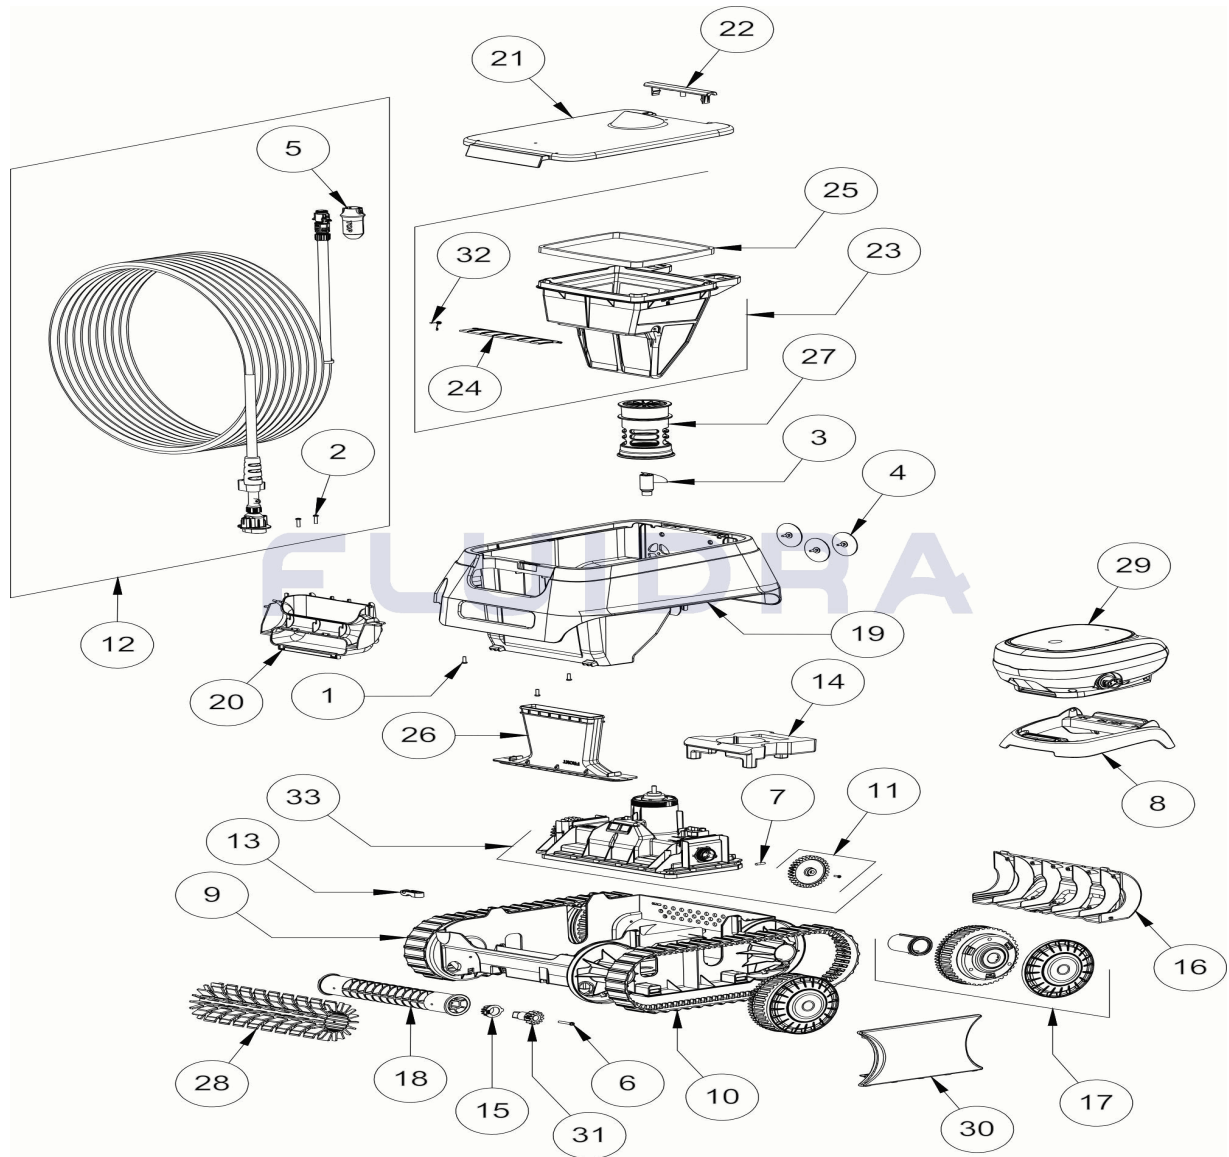

PARTS BREAKDOWN

REV.: 0

7278

DATE: 17/01/2023

SHEET: 5/12

CODE **WR000502**

DESCRIPTION: **ASR 105**

ENGLISH

POS	CODE	DESCRIPTION	QUANTITY	POS	CODE	DESCRIPTION	QUANTITY
1	R0516700	SCREWS 4*12 MM (X5)	1	16	R0896800	REAR CHASSIS COVER CN	1
2	R0608500	SCREW 4*16MM (set of 5)	1	17	R0897300	WHEEL CN, BLACK	4
3	R0633200	IMPELLER CYCLONX	1	18	R0940400	LARGE BRUSH ROLLER CN	1
4	R0633300	EXHAUST VALVE CYCLONX (SET OF 3)	1	19	R0999000	BODY F DARK GREY P425C CN AQUASPHE	1
5	R0634100	CONNECTOR 3PTS BODY	1	20	R0999200	HANDLE ORANGE BODY F CN	1
6	R0638900	SCREW 4*25 MM (SET OF 5)	1	21	R0999400	COVER BODY F BLACK CN	1
7	R0657900	MOTOR BLOCK SHAFT PIN Ø4 (SET OF 5)	1	22	R0999600	HINGE COVER BODY F BLACK CN	1
8	R0662600	CONTROL UNIT BASE	1	23	R0999700	SMALL FILTER COARSE 150µm CN KIT	1
9	R0895100	LOWER HOUSING CHASSIS CN	1	24	R0999800	FLAP FILTER BODY F CN	1
10	R0895200	TRACK CN (*2)	1	25	R0999900	SEAL FILTER BODY F CN	1
11	R0895600	DRIVE GEAR KIT (*2)	1	26	R1000000	INLET CHANNEL SMALL CN	1
12	R0895800	FLOATING CABLE CN, 15M	1	27	R1000100	FLOW OUTLET SMALL CN	1
13	R0896200	CABLE STRAIN RELIEF CN	1	28	R1000200	LARGE BRUSH CLASSIC LIGHT GREY CN	1