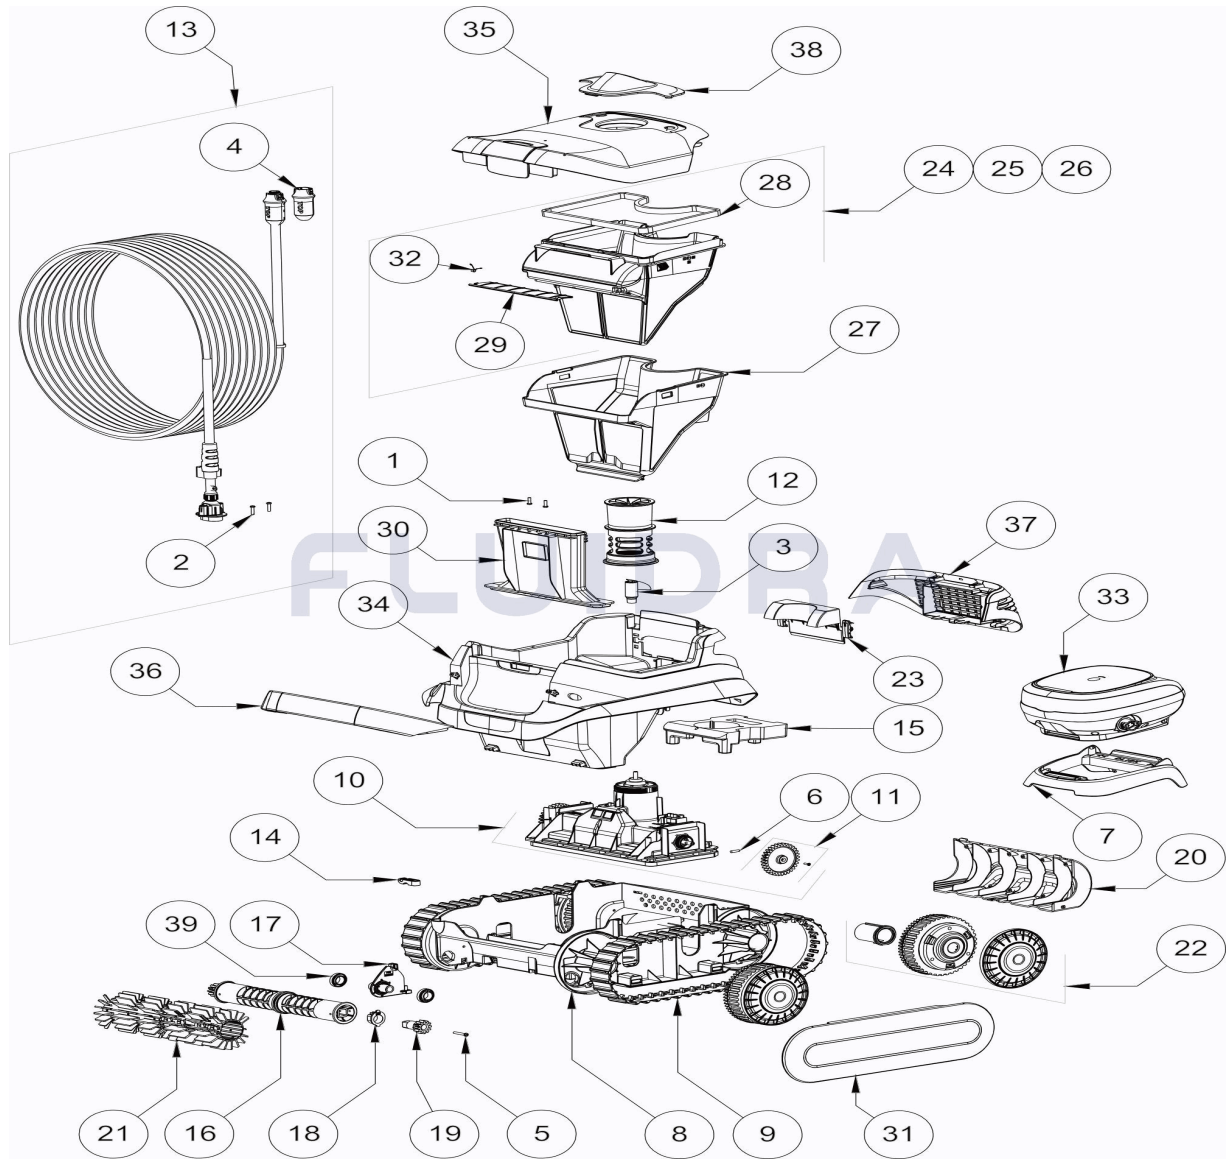

PARTS BREAKDOWN

REV.: 0

7285

DATE: 23/02/2023

SHEET: 5/12

CODE **WR000554**

DESCRIPTION: **BLUEDROPS MODEL 10**

ENGLISH

POS	CODE	DESCRIPTION	QUANTITY	POS	CODE	DESCRIPTION	QUANTITY
1	R0516700	SCREWS 4*12 MM (X5)	1	16	R0896400	BRUSH ROLLER CN (*2)	1
2	R0608500	SCREW 4*16MM (set of 5)	1	17	R0896500	ROLLER SUPPORT CN	1
3	R0633200	IMPELLER CYCLONX	1	18	R0896600	OUTER BEARING CN, (*2)	1
4	R0634100	CONNECTOR 3PTS BODY	1	19	R0896700	12 POINT GEAR, CN (*2)	1
5	R0638900	SCREW 4*25 MM (SET OF 5)	1	20	R0896800	REAR CHASSIS COVER CN	1
6	R0657900	MOTOR BLOCK SHAFT PIN Ø4 (SET OF 5)	1	21	R0896900	BRUSH SCRUBBER CN GREY (*2)	1
7	R0662600	CONTROL UNIT BASE	1	22	R0897300	WHEEL CN, BLACK	4
8	R0895100	LOWER HOUSING CHASSIS CN	1	23	R0897400	REAR FLAP DOOR KIT CN	1
9	R0895200	TRACK CN (*2)	1	24	R0897500	FILTER CN 100µ - SINGLE	1
10	R0895400	MOTOR BLOCK KIT CN	1	25	R0897600	FILTER CN 150µ - DUAL	1
11	R0895600	DRIVE GEAR KIT (*2)	1	26	R0897700	FILTER CN 200µ - SINGLE	1
12	R0895700	FLOW OUTLET CN	1	27	R0898100	OVER FILTER CN 60µ - DUAL	1
13	R0895800	FLOATING CABLE CN, 15M	1	28	R0898300	CANISTER SEAL CN	1