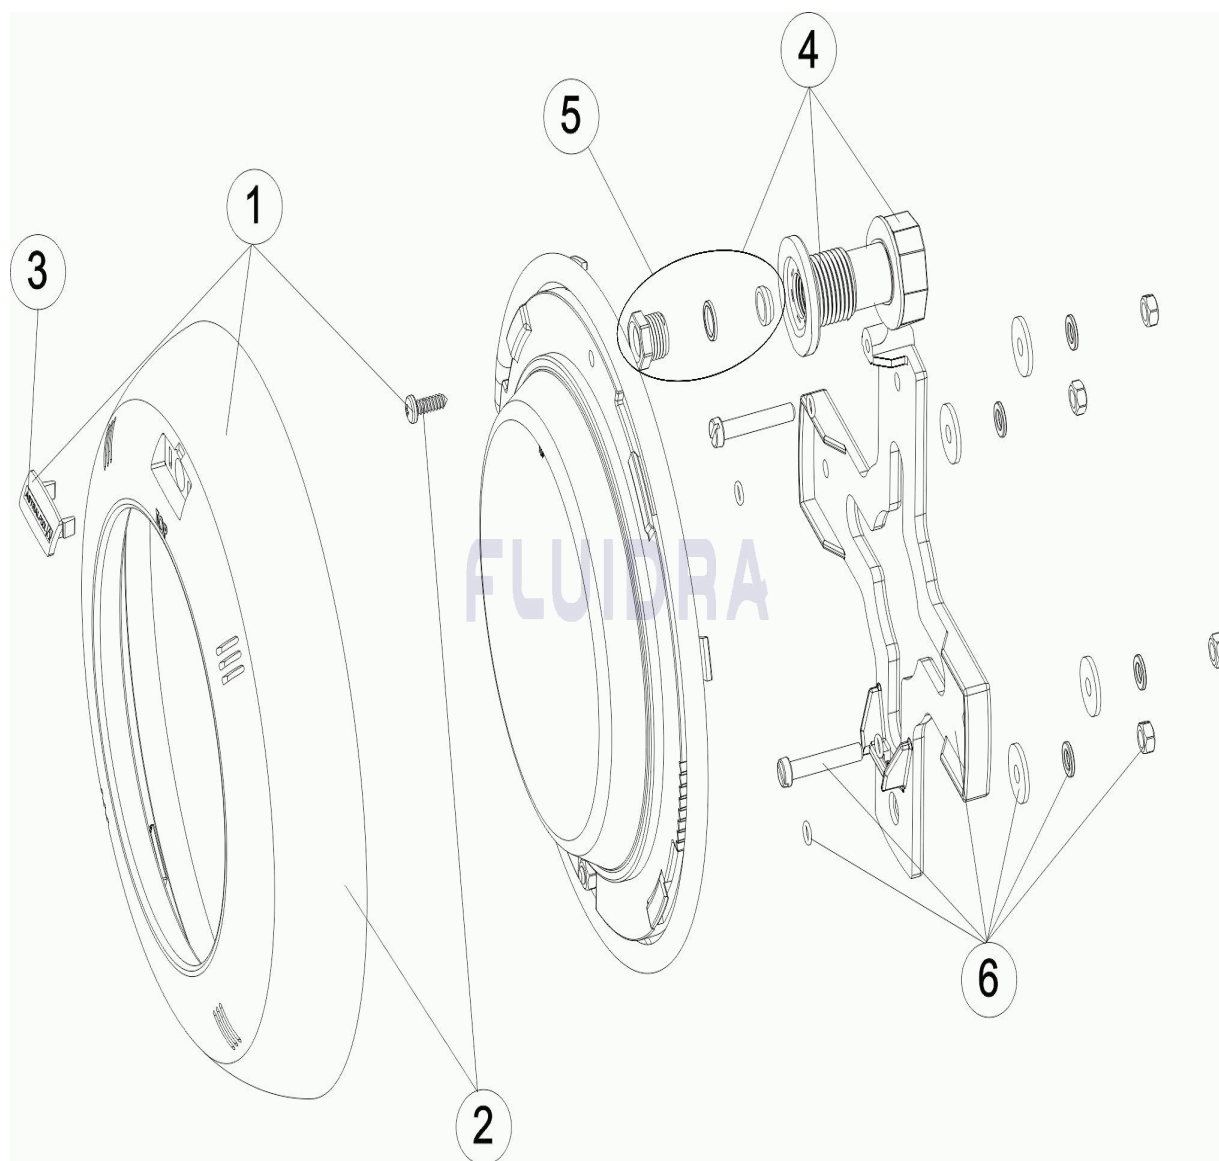

CODE **56012, 56013, 56016, 56017, 56020, 56021, 56024, 56025, 56028, 56029, 56032, 56033**

DESCRIPTION: **PROJECTEUR PISCINE PRÉFABRIQUÉE S-LIM LEDS**

OBSERVATIONS

POS	CODE	OBSERVATIONS
1	* 4403010008	POUR: 56012, 56016, 56020, 56024, 56028, 56032
2	* 4403010009	POUR: 56013, 56017, 56021, 56025, 56029, 56033

CODE **56012, 56013, 56016, 56017, 56020, 56021, 56024, 56025, 56028, 56029, 56032, 56033**

DESCRIPTION: **LIGHT S-LIM LEDS PREFABRICATED POOL**

ENGLISH

POS	CODE	DESCRIPTION	QUANTITY	POS	CODE	DESCRIPTION	QUANTITY
1	* 4403010008	FLAT LIGHT FACEPLATE LEDS		4	4403010707	BODY PACKING GLAND	
2	* 4403010009	RUSTPROOF DECORATIVE RING LEDS		5	4403011405	PACKING GLAND	
3	4403010010	ESCUTCHEON		6	4403010706	FIXING PLUGS AND SCREWS	