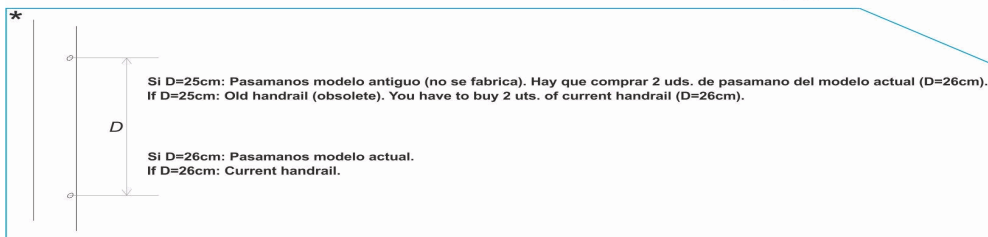

CODICE 05480, 05481, 05482, 05483

DESCRIZIONE: SCALA MURO 2-3-4-5 SCALINI AISI-316

ITALIANO

POS	CODICE	DESCRIZIONE	QUANTITA'	POS	CODICE	DESCRIZIONE	QUANTITA'
1	44010101	ANCORAGGIO SCALA		7	4401010112	TAPPO SCALA	
2	44010103	COPRIFLANGIA ANCORAGGIO AISI 316		8	* 05480R0001	CORRIMANO SCALA 2 GRADINI AISI-316	
3	44010104	GRADINO LUXE AISI 316		8	* 05481R0001	CORRIMANO 3 GRADINI AISI 316	
4	44010107	SOSTEGNO LATERALE GRADINO 316		8	* 05482R0001	CORRIMANO 4 GRADINI AISI 316	
5	44010111	BULLONERIA GRADINO AISI 316		8	* 05483R0001	CORRIMANO SCALA 5 GRADINI AISI-316	
6	44010108	TAPPETINO FINITURA GRADINO LUXE