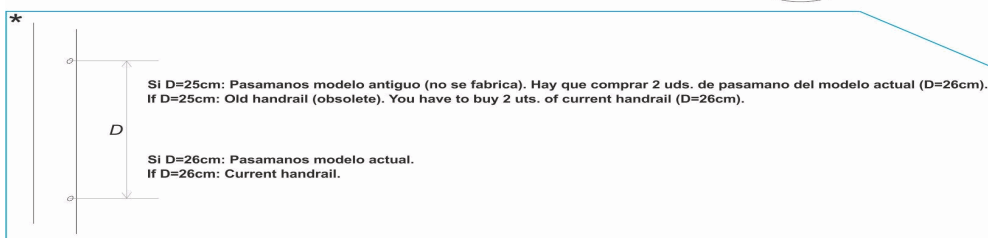

CODE **05480, 05481, 05482, 05483**

DESCRIPTION: **MURO LADDER 2-3-4-5 STEPS AISI-316**

ENGLISH

POS	CODE	DESCRIPTION	QUANTITY	POS	CODE	DESCRIPTION	QUANTITY
1	44010101	LADDER ANCHOR		7	440101012	LADDER END CAP	
2	44010103	ESCUTCHEON 316		8	* 05480R0001	HANDRAIL LADDER 2 STEPS AISI-316	
3	44010104	DELUXE TREAD 316		8	* 05481R0001	HANDRAIL 3 STEPS AISI-316	
4	44010107	TREAD END SET 316		8	* 05482R0001	HANDRAIL 4 STEPS AISI-316	
5	44010111	TREAD BOLT SET 316		8	* 05483R0001	HANDRAIL LADDER 5 STEPS AISI-316	
6	44010108	DELUXE TREAD END INSERT