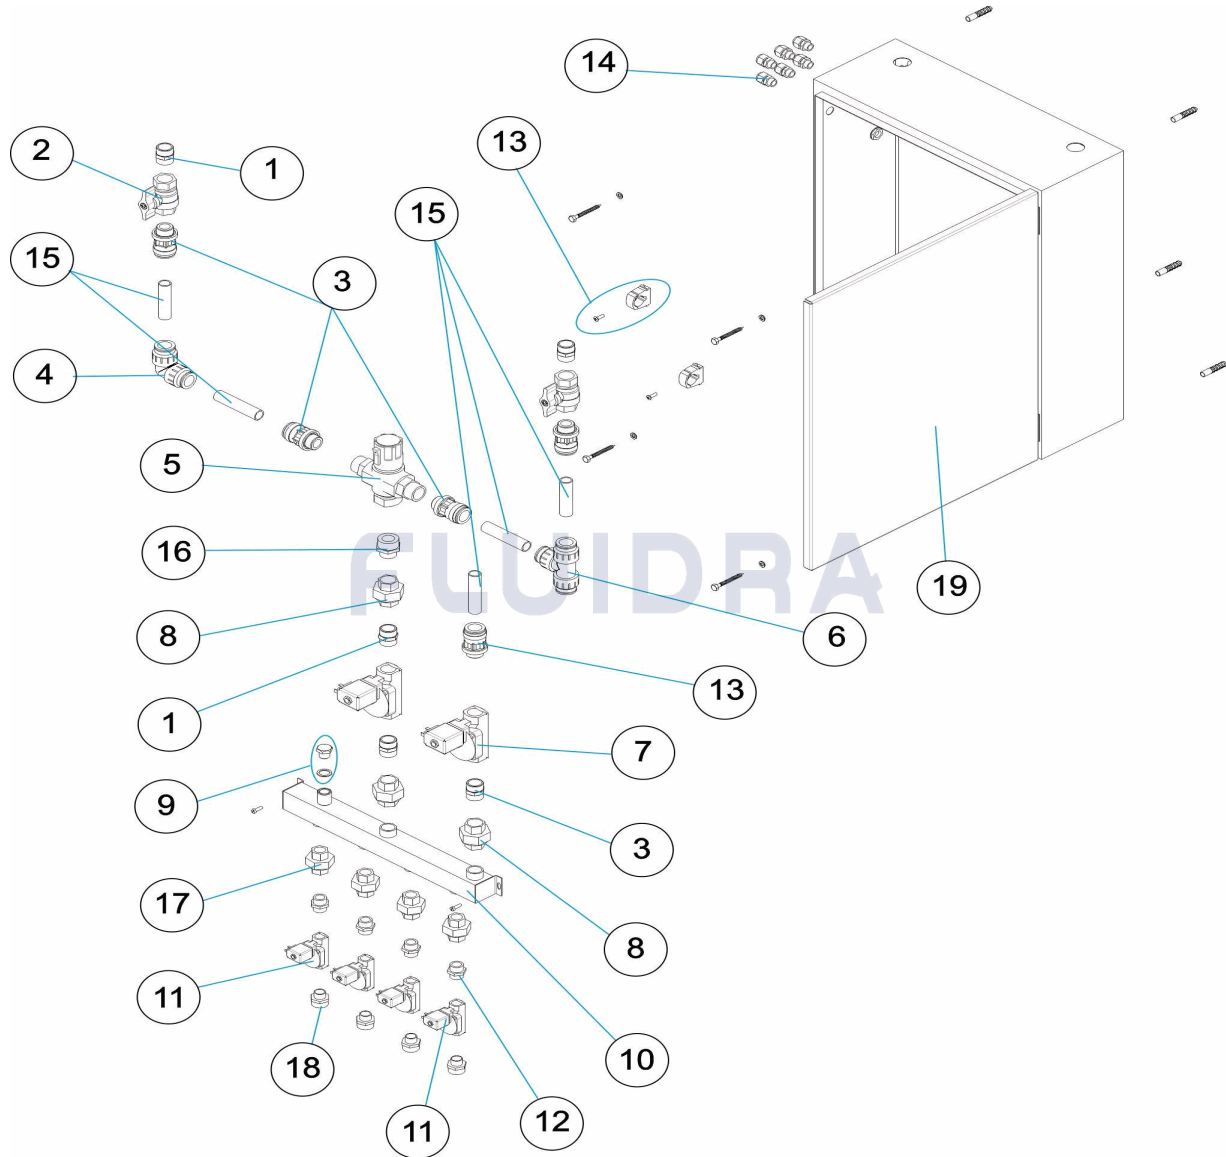

CODE **49899**

DESCRIPTION: **HYDRAULIC CABINET 4 EXIT**

ENGLISH

POS	CODE	DESCRIPTION	QUANTITY	POS	CODE	DESCRIPTION	QUANTITY
1	4401040112	M-M 3/4" SPIGO "		11	4401040149	SOLENOID VALVE 1/2"	
2	4401040113	H-H 3/4" BALL VALVE		12	4401040150	1/2" SPIGOT	
3	4401040114	D. 22-3/4" MALE ADAPTOR		13	4401040122	CLIP D.22	
4	4401040115	D.22 ELBOW		14	4401040123	PG9 PACKING GLAND UNIT	
5	4401040116	THERMOSTATIC VALVE		15	4401040125	B-PEX MULTILAYER TUBING 22 X 3 (1 METF	
6	4401040117	D.22 'TE '		16	4401040124	1-3/4" REDUCING NIPPL "	
7	4401040118	SOLENOID VALVE 3/4"		17	4401040151	1/2" THREE-PART COUPLE "	
8	4401040119	3/4" 3 PART CONNECTO "		18	4401040503	3/4"-1/2" SPIGOT	
9	4405020507	PRE-FILTER DRAIN PLUG		19	41259R1100	HYDRAULIC CABINET	
10	4401040148	4 WAY MANIFOLD