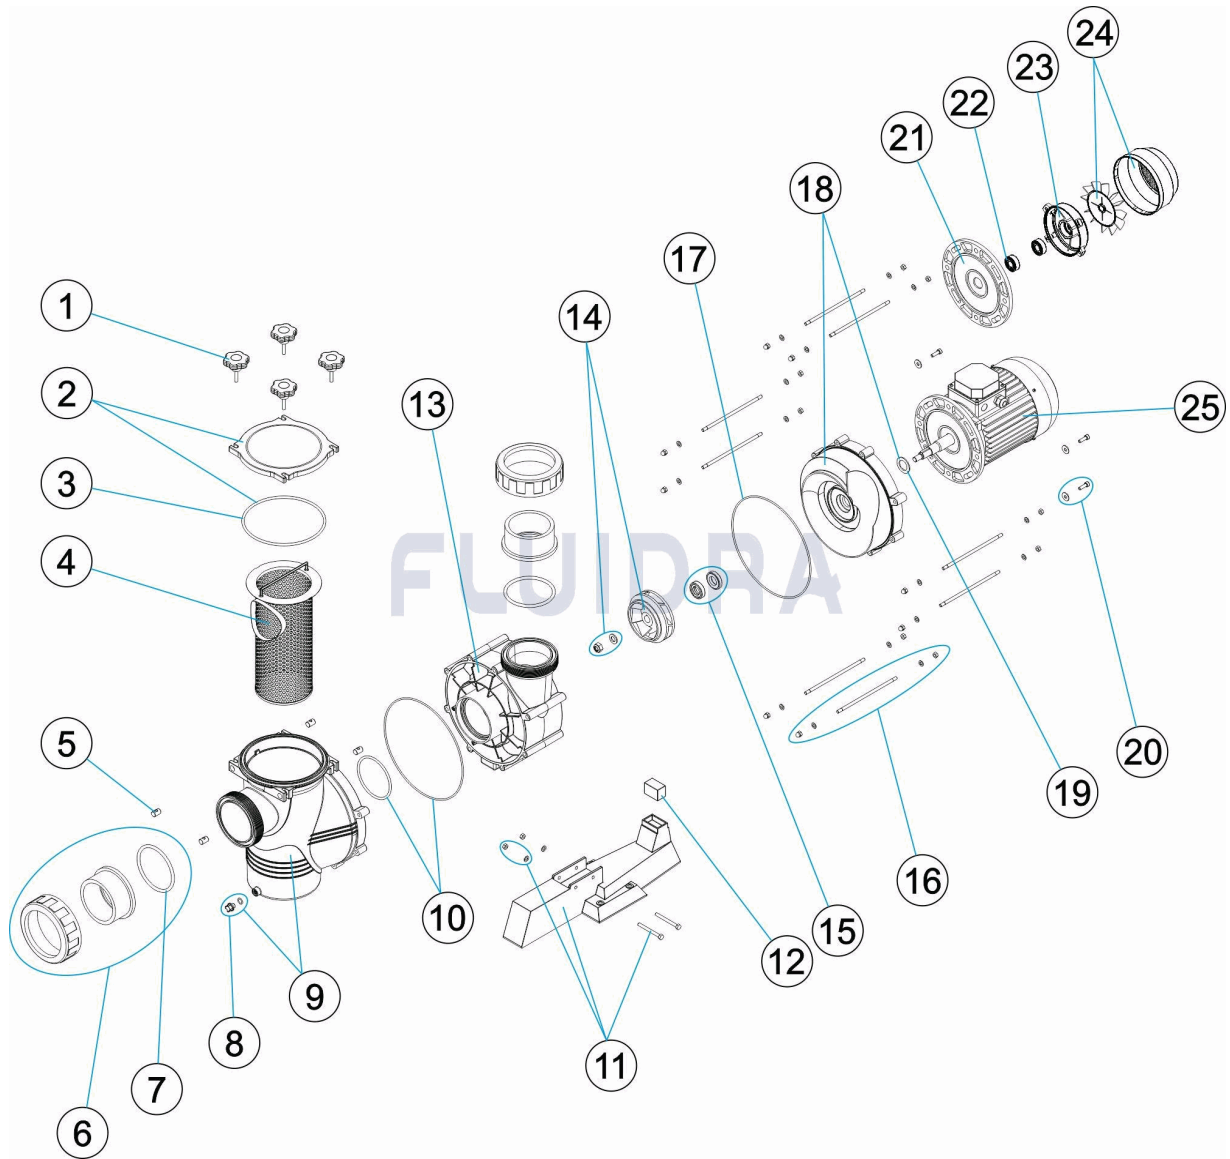

CODE CP0400S, CP0550S, CP0750S, CP1000S, CP1250S

DESCRIPTION: HURRICANE PUMPS 7.5 - 10 - 12.5 HP III

ENGLISH

POS	CODE	DESCRIPTION	QUANTITY	POS	CODE	DESCRIPTION	QUANTITY
1	CE05011601	PREFILTER KNOB		14	* CE05010265	IMPELLER 5,5 HP (PLASTIC)	
2	CE05011602	PRE-FILTER LID AND GASKET		14	* CE05011610	IMPELLER 7,5 HP (BRONZE)	
3	CE05011603	PREFILTRO COVER JOINT		14	* CE05011611	IMPELLER 10 HP (BRONZE)	
4	CE05011604	PRE-FILTER BASKET		14	* CE05011612	IMPELLER 12,5 HP (BRONZE)	
5	CE05011605	SWIVEL PIN		15	CE05011613	MACHANICAL SEAL D. 25	
6	CE05011623	THREE-PART COUPLER		16	CE05011616	M-8X220 BODY FIXING STUD	
7	CE05011624	HOSE SLEEVE O-RING		17	CE05011614	BODY COVER JOINT	
8	CE04121107	PLUG 1/4"		18	* CE05011615	7,5 HP BLACK PLATE	
9	CE05011607	PREFILTER BODY		18	* CE05010009	10-12,5 HP. BLACK PLATE	
10	CE05011608	BODY COVER JOINT		19	* CE05011621	7,5 HP V-RING JOINT	
11	CE05011617	PUMP BASE LONG		19	* CE05010010	10-12,5 HP. GASKET V	
12	* CE05011618	SILENTBLOCK AT-500 AT-750		20	* CE05011622	BODY FIXING SCREW	
12	* CE05011620	SILENTBLOCK AT 1000-1250		20	* CE05010011	10-12,5 HP. BODY FIXING SCREW	