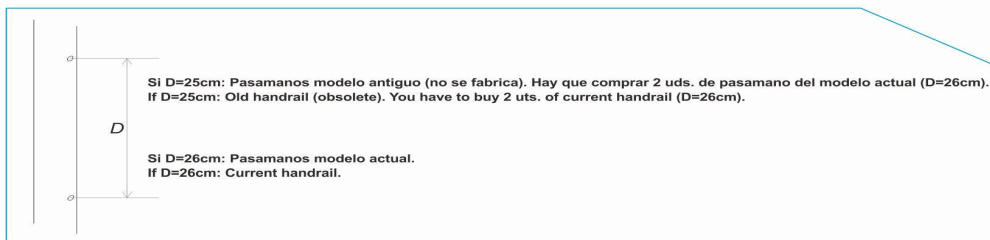

CODE **05492, 05493, 05494, 05495**

DESCRIPTION: **MURO LADDER 2-3-4-5 STEPS AISI-304**

ENGLISH

POS	CODE	DESCRIPTION	QUANTITY	POS	CODE	DESCRIPTION	QUANTITY
1	44010101	LADDER ANCHOR		7	440101012	LADDER END CAP	
2	44010102	ESCUTCHEON 304		8	* 05492R0001	HANDRAIL LADDER 2 STEPS AISI-304	
3	44010105	STANDARD TREAD 304		8	* 05493R0001	HANDRAIL LADDER 3 STEPS	
4	44010107	TREAD END SET 316		8	* 05494R0001	HANDRAIL LADDER 4 STEPS	
5	44010111	TREAD BOLT SET 316		8	* 05495R0001	HANDRAIL LADDER 5 STEPS	
6	44010109	STANDARD TREAD END INSERT