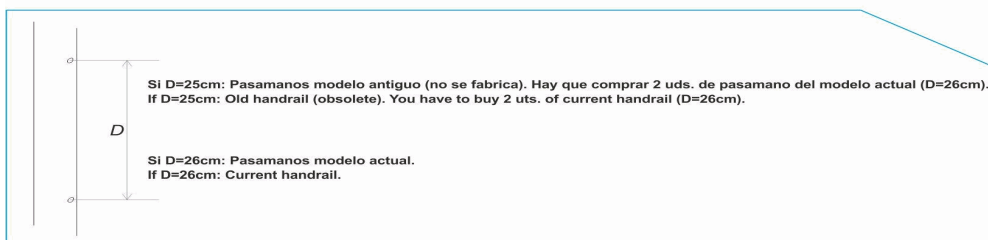

CODICE **05492, 05493, 05494, 05495**

DESCRIZIONE: **SCALA MURO 2-3-4-5 SCALINI AISI-304**

ITALIANO

POS	CODICE	DESCRIZIONE	QUANTITA'	POS	CODICE	DESCRIZIONE	QUANTITA'
1	44010101	ANCORAGGIO SCALA		7	4401010112	TAPPO SCALA	
2	44010102	COPRIFLANGIA ANCORAGGIO AISI 304		8	* 05492R0001	CORRIMANO SCALA 2 GRADINI AISI-304	
3	44010105	GRADINO STANDARD AISI 304		8	* 05493R0001	CORRIMANO SCALA 3 GRADINI	
4	44010107	SOSTEGNO LATERALE GRADINO 316		8	* 05494R0001	CORRIMANO SCALA 4 GRADINI	
5	44010111	BULLONERIA GRADINO AISI 316		8	* 05495R0001	CORRIMANO SCALA 5 GRADINI	
6	44010109	TAPPETINO FINITURA GRADINO STANDAR