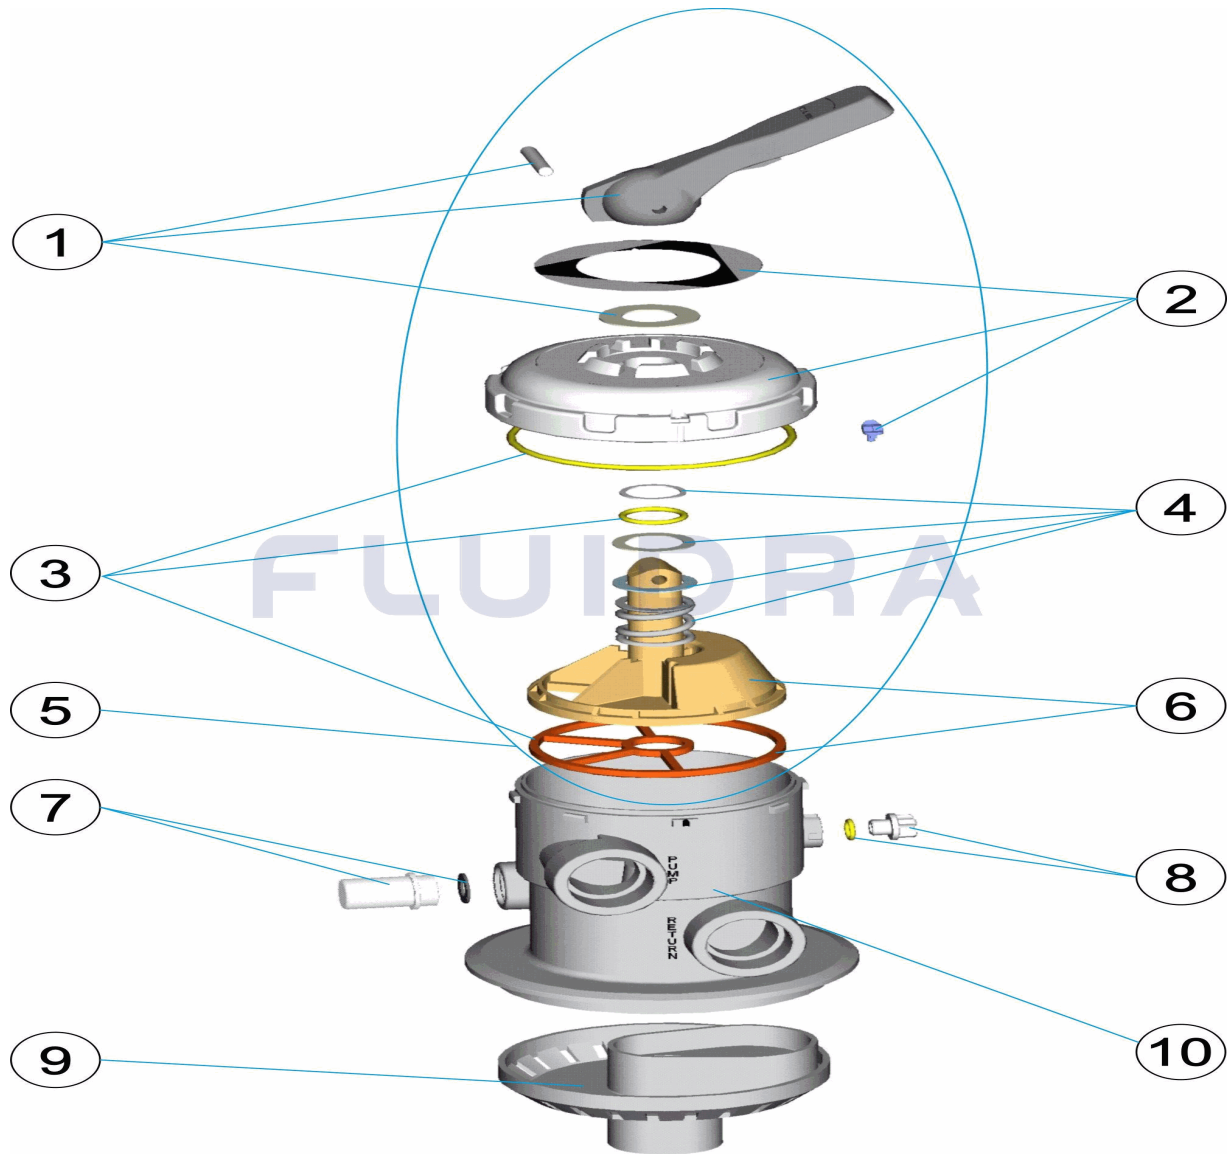

CODE PS-6301

DESCRIPTION: MULTIPORT VALVE 1/2" TOP

ENGLISH

POS	CODE	DESCRIPTION	QUANTITY	POS	CODE	DESCRIPTION	QUANTITY
1	SP-04-0206	WHITE HANDLE 2'		6	SP-04-0006	DISTRIBUTOR WITH GASKETS	
2	SP-04-0207	BAYONET COVERS SELECTOR VALVE 1 1/2"		7	SP-04-0007	VISOR WITH SEAL	
3	SP-04-0003	GASKETS 1 1/2"		8	SP-04-0008	PLUG 1/4"	
4	SP-04-0004	SPRING		9	SP-04-0009	DIFFUSER	
5	SP-04-0208	SET. SUPERIOR 1 1/2 " BAYONE "		10	SP-04-0518	VALVE BODY 1 1/2" TOP/BAY