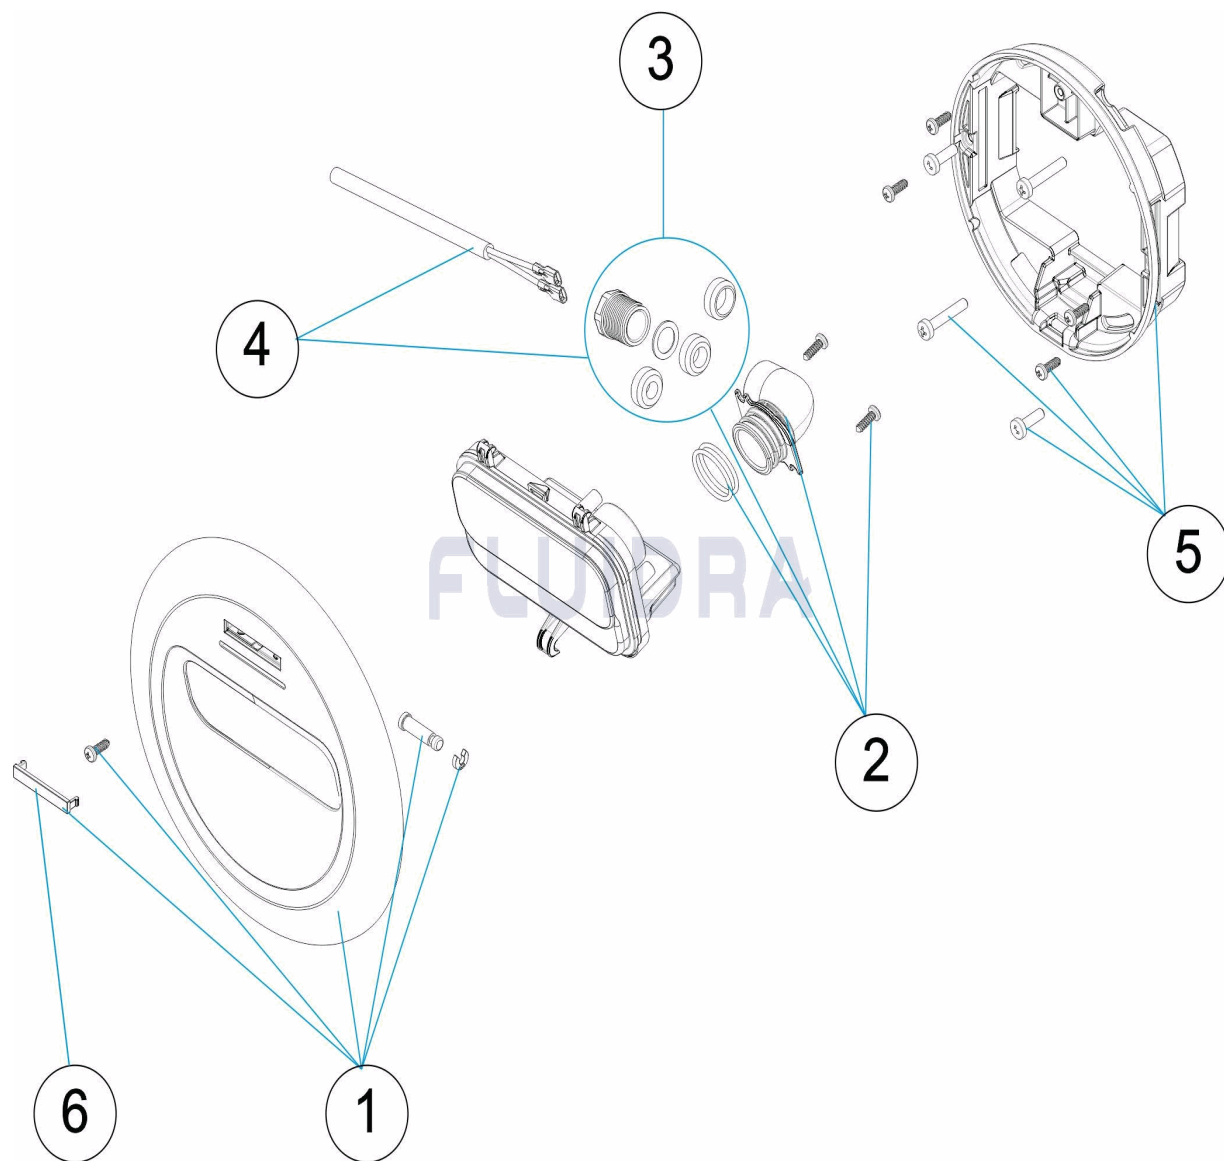

CODE **59801, 59803, 59805, 59807, 59809, 59811**

DESCRIPTION: **PROJECTEUR LUMIPLUS DESIGN**

OBSERVATIONS

POS	CODE	OBSERVATIONS
1	* 4403010039	POUR: 59801, 59805, 59809
1	* 4403010043	POUR: 59803, 59807, 59811
6	* 4403010086	POUR: 59801, 59805, 59809
6	* 4403010087	POUR: 59803, 59807, 59811

CODE **59801, 59803, 59805, 59807, 59809, 59811**

DESCRIPTION: **LIGHT LUMIPLUS DESIGN**

ENGLISH

POS	CODE	DESCRIPTION	QUANTITY	POS	CODE	DESCRIPTION	QUANTITY
1	* 4403010039	STAINLESS FACEPLATE	4	4	4403010041	CABLE KIT LUMIPLUS	
1	* 4403010043	TRIM PURE WHITE		5	4403010042	FIXING RING	
2	4403010040	GLAND SEAL ASSY. + BODY		6	* 4403010086	ESCUTCHEON INOX EFFECT	
3	4403010801	GLAND SEAL ASSY.		6	* 4403010087	ESCUTCHEON PURE WHITE	