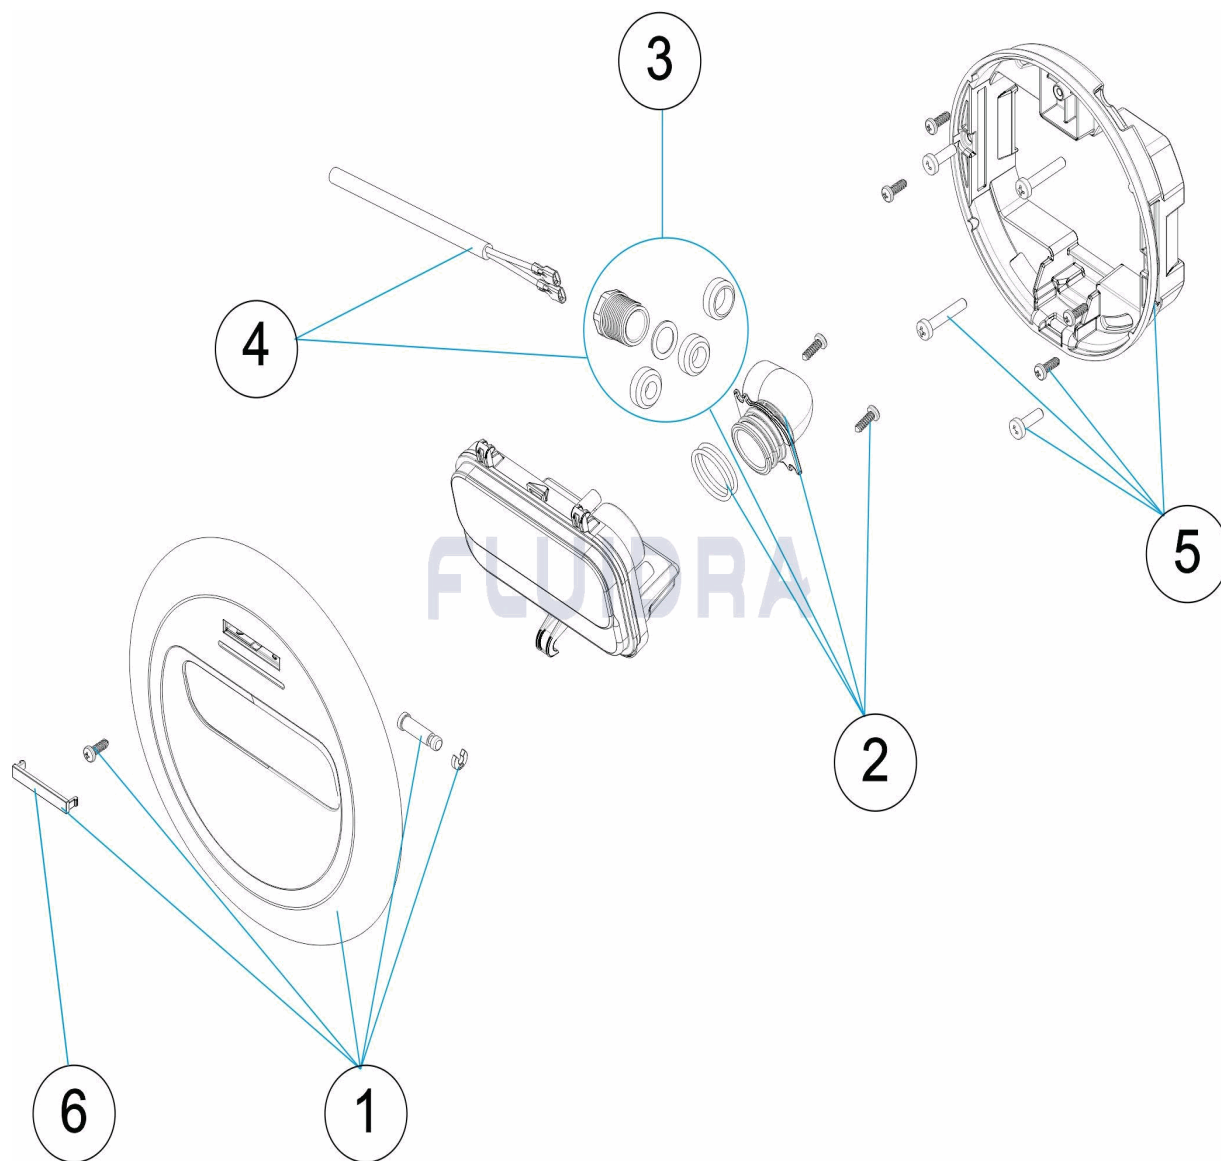

CODICE **59801, 59803, 59805, 59807, 59809, 59811**

DESCRIZIONE: **PROIETTORE LUMIPLUS DESIGN**

ITALIANO

POS	CODICE	DESCRIZIONE	QUANTITA'	POS	CODICE	DESCRIZIONE	QUANTITA'
1	* 4403010039	FLANGIA INOX	4	4403010041	INSIEME CAVI LUMIPLUS		
1	* 4403010043	MASCHERINA PURE WHITE	5	4403010042	ANELLO DI FISSAGGIO		
2	4403010040	GRUPPO PREMISTOPPA + CORPO	6	* 4403010086	COPRIFLANGIA INOX EFFECT		
3	4403010801	KIT PRESSACAVI	6	* 4403010087	COPRIFLANGIA PURE WHITE