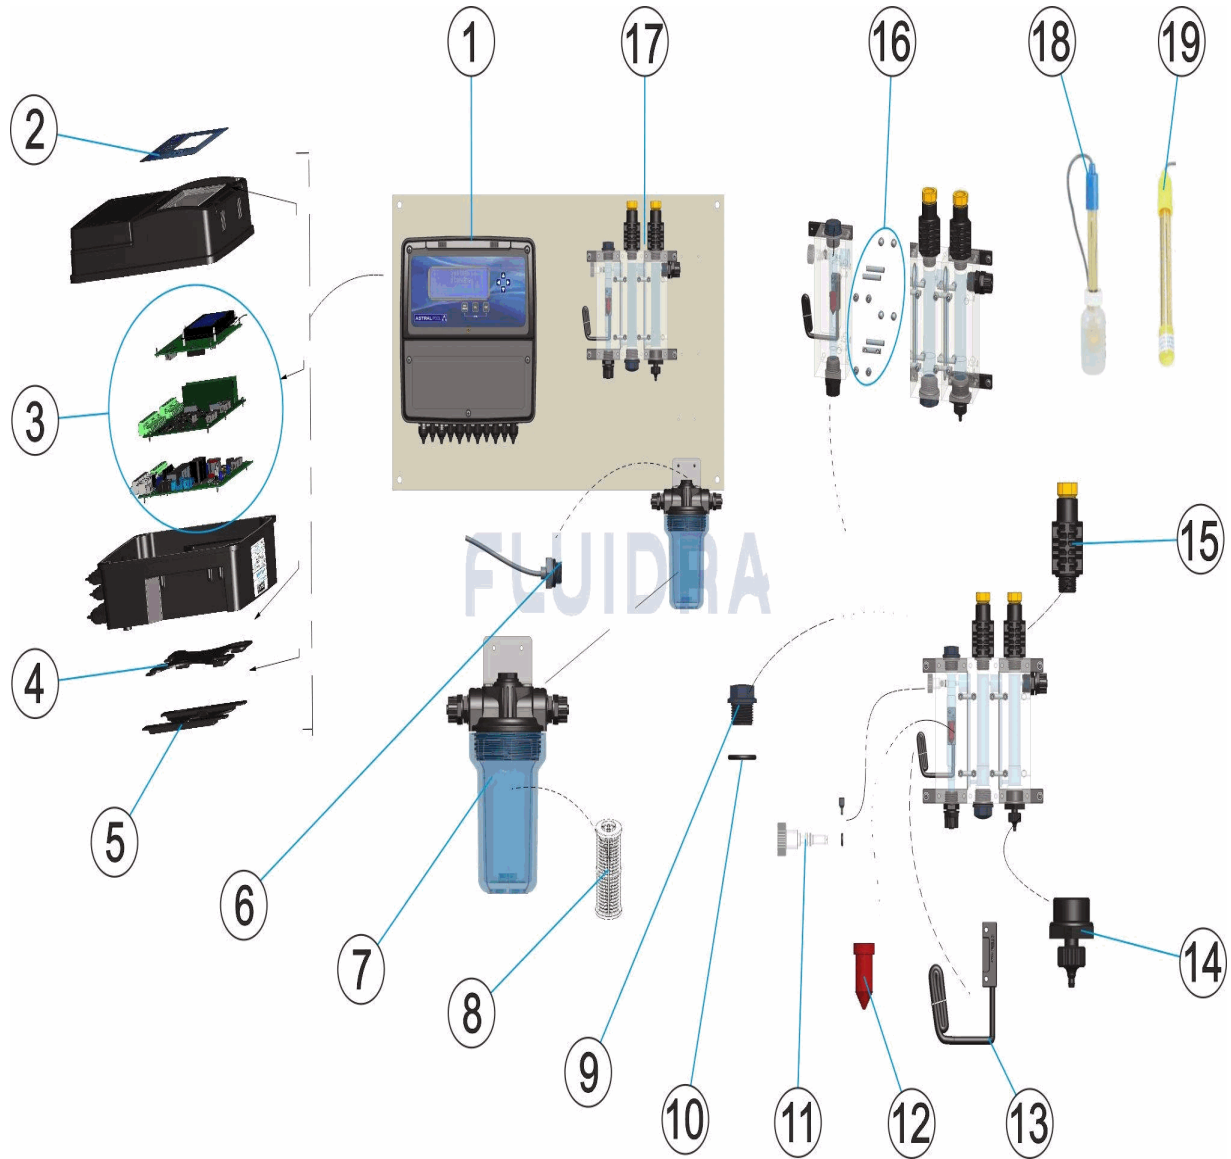

CODE **57141**

DESCRIPTION: **CONTROLLER 1 PLUS PH-RX BLACK**

ENGLISH

POS	CODE	DESCRIPTION	QUANTITY	POS	CODE	DESCRIPTION	QUANTITY
1	57141R0100	KONTROL 800 PH-RX ASTRAL		11	57142R0008	FLOW REGULATOR	
2	57142R0001	FACE PANEL K800 ASTRAL POOL		12	27357R0002	KONTROL SERIES RED MAGNETIC FLOAT	
3	66178R0002	CIRCUITS DE MANOEUVRE PH-RX		13	27354R0030	FLOW SENSOR WITH CABLE	
4	57142R0002	BRACKET CONTROL BOX K800		14	57142R0009	PURGE VALVE	
5	36002R0008	PUMP BASE		15	27883R0009	ELECTRODE HOLDER	
6	57142R0003	TEMPERATURA PROBE		16	57142R0010	METALLIC CONNECTIONS	
7	57142R0004	FILTER KIT		17	57141R0000	MODULAR PROBE HOLDER PH AND REDOX	
8	27354R0019	WASHABLE FILTER		18	36004	PH ELECTRODE WITH CALIBRATION SOLUTION	
9	57142R0006	CONNECTION NUT 1/2" PV "		19	36005	RX ELECTRODE WITH CALIBRATION SOLUTION	
10	57142R0007	O-RING