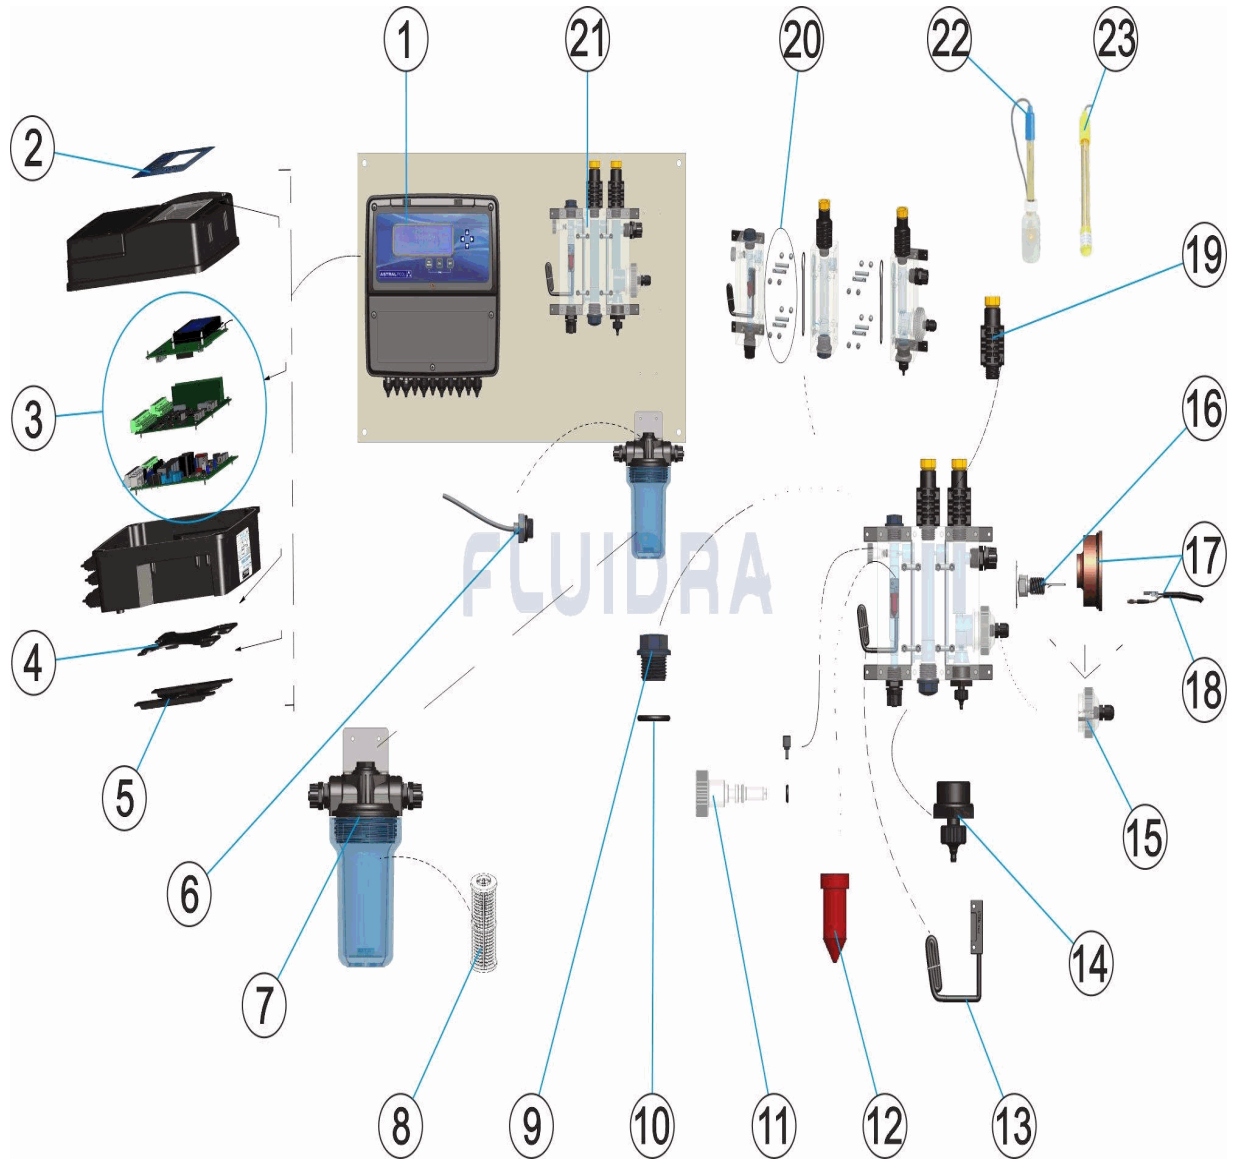

CODE **57143**

DESCRIPTION: **CONTROLLER 4 PLUS PH-RX-CL BLACK**

ENGLISH

POS	CODE	DESCRIPTION	QUANTITY	POS	CODE	DESCRIPTION	QUANTITY
1	57143R0100	KONTROL 800 PH-RX-CL ASTRAL		13	27354R0030	FLOW SENSOR WITH CABLE	
2	57142R0001	FACE PANEL K800 ASTRAL POOL		14	57142R0009	PURGE VALVE	
3	66176R0050	DIGITAL CONNECT K800 PRC		15	57142R0011	CHLORINE TRANSPARENT BODY	
4	57142R0002	BRACKET CONTROL BOX K800		16	27354R0005	PT ELECTRODE	
5	36002R0008	PUMP BASE		17	27354R0020	SPARE COPPER ELECTRODE	
6	57142R0003	TEMPERATURA PROBE		18	53983R0022	CHLORINE CABLE	
7	57142R0004	FILTER KIT		19	27883R0009	ELECTRODE HOLDER	
8	27354R0019	WASHABLE FILTER		20	57142R0010	METALLIC CONNECTIONS	
9	57142R0006	CONNECTION NUT 1/2" PV "		21	57143R0000	MODULAR PROBE HOLDERPH AND PH-RX-	
10	57142R0007	O-RING		22	36004	PH ELECTRODE WITH CALIBRATION SOLU'	
11	57142R0008	FLOW REGULATOR		23	36005	RX ELECTRODE WITH CALIBRATION SOLU'	
12	27357R0002	KONTROL SERIES RED MAGNETIC FLOAT