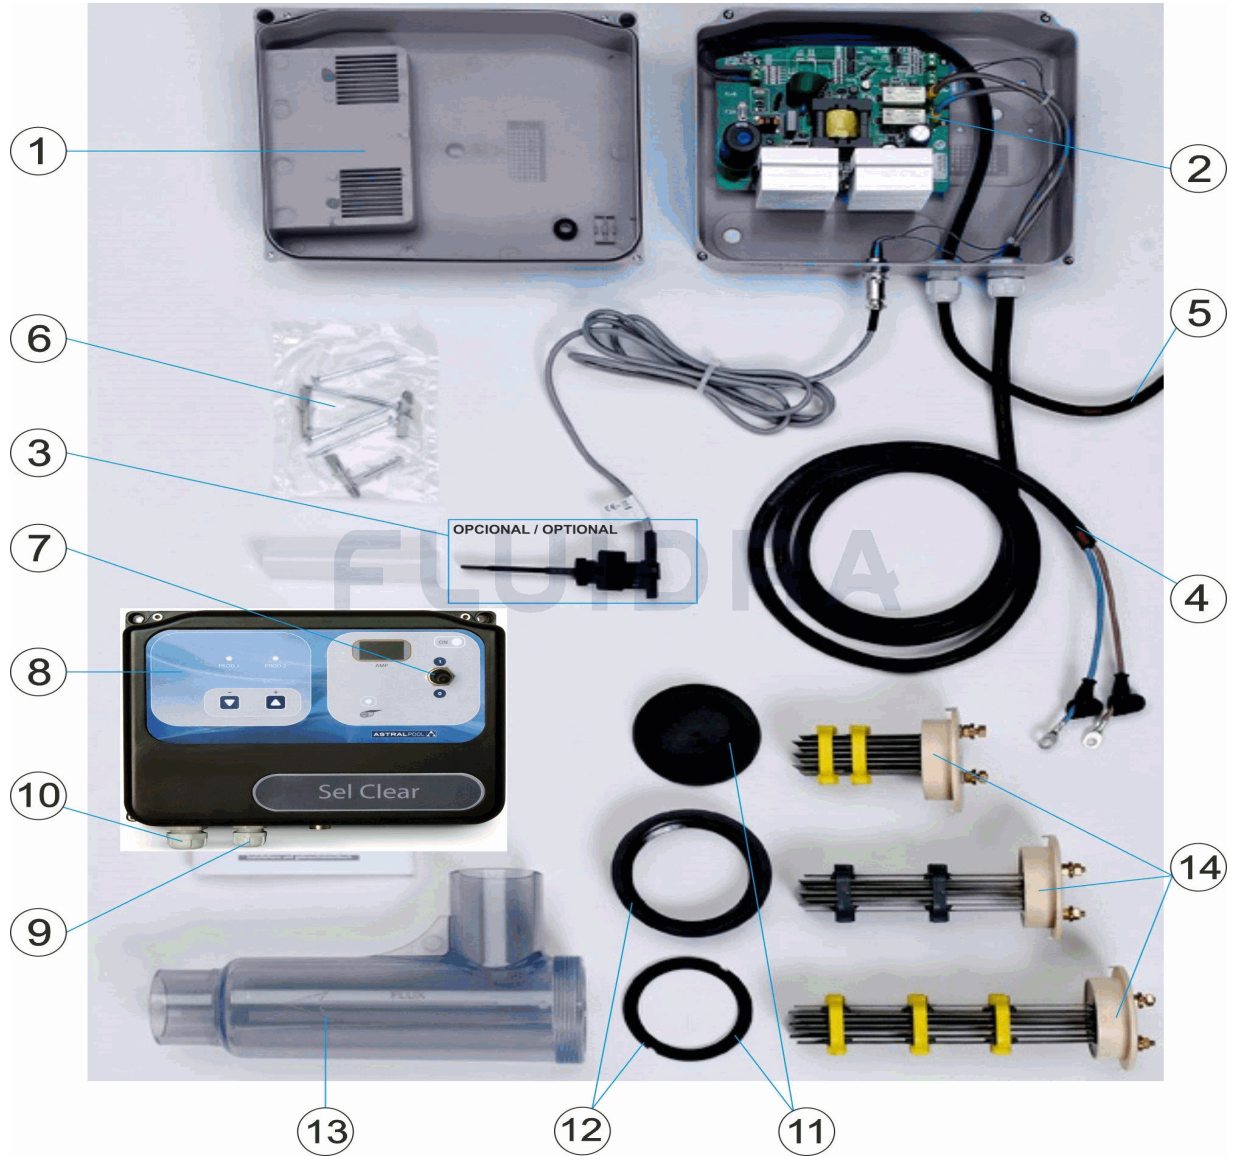

CODE **54041, 54042, 54043**

DESCRIPTION: **ELECTROLYSIS SEL CLEAR 30, 55, 95 M3**

ENGLISH

POS	CODE	DESCRIPTION	QUANTITY	POS	CODE	DESCRIPTION	QUANTITY
1	4408060000	BASIC SEL SHELL		9	4408060050	PG11 PACKING GLAND UNIT	
2	4408060001	ELECTRONIC CIRCUIT ASTRAL SEL BASIC		10	4408060051	PG16 PACKING GLAND UNIT	
3	4408060108	COMPLETE FLOWSWITCH		11	4408060122	HOUSING CAP + GASKET	
4	4408060002	ELECTRODE CABLE		12	4408060105	D. 92 ELECTRODE NUT + GASKET	
5	4408040040	2X1,5MM2 2.1M SUPPLY CABLE		13	4408060201	BASIC SEL CLASS	
6	4408060048	SCREW SET N°1		14	* 54051	ASTRAL SEL 30 ELECTRODE (7 PLATES)	
7	4408040049	MODEL 2 1.8-2.4 PH ROLLER HOLDER		14	* 54052	ASTRAL SEL 55 ELECTRODE (7 PLATES)	
8	4408060025	COVER SEL CLEAR		14	* 54053	ASTRAL SEL 95 ELECTRODE (7 PLATES)