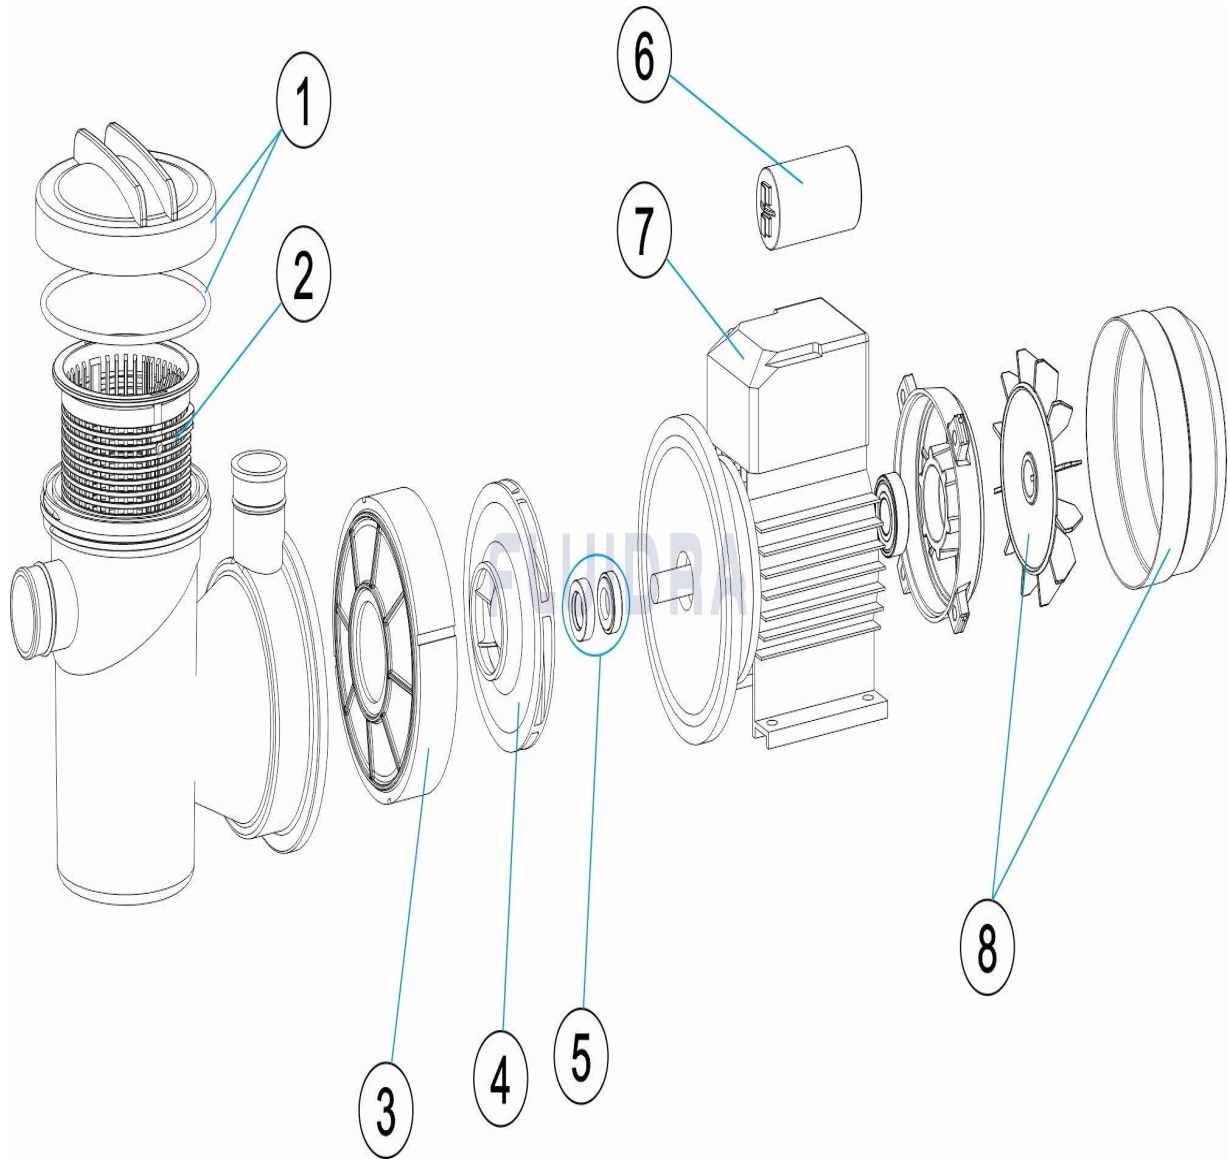

CODICE **M00542, M00543, M00544, M00545**

DESCRIZIONE: **POMPA P-XPERT 4/6/8/10**

ITALIANO

POS	CODICE	DESCRIZIONE	QUANTITA'	POS	CODICE	DESCRIZIONE	QUANTITA'
1	4405010496	COPERCHIO PREFILTRO CON GUARNIZIO		5	4405010810	GUARNIZIONE MECCANICA D. 12	
2	4405010497	CESTO PREFILTRO		6	* 4405010498	CONDENSATORE 8 ?F	
3	4405010728	DIFFUSORE P-XPERT 4-6-8-10		6	* 4405010499	CONDENSATORE 12 ?F	
4	* 4405010729	RUOTA P-XPERT 4		6	* 4405010500	CONDENSATORE 15 ?F	
4	* 4405010884	RUOTA P-XPERT 6		7	4405010732	GRUPPO MORSETTIERA P-XPERT 4-6-8-10	
4	* 4405010730	RUOTA P-XPERT 8		8	4405010733	COPERCHIO VENTILATORE + VENTILATOR	
4	* 4405010731	RUOTA P-XPERT 10