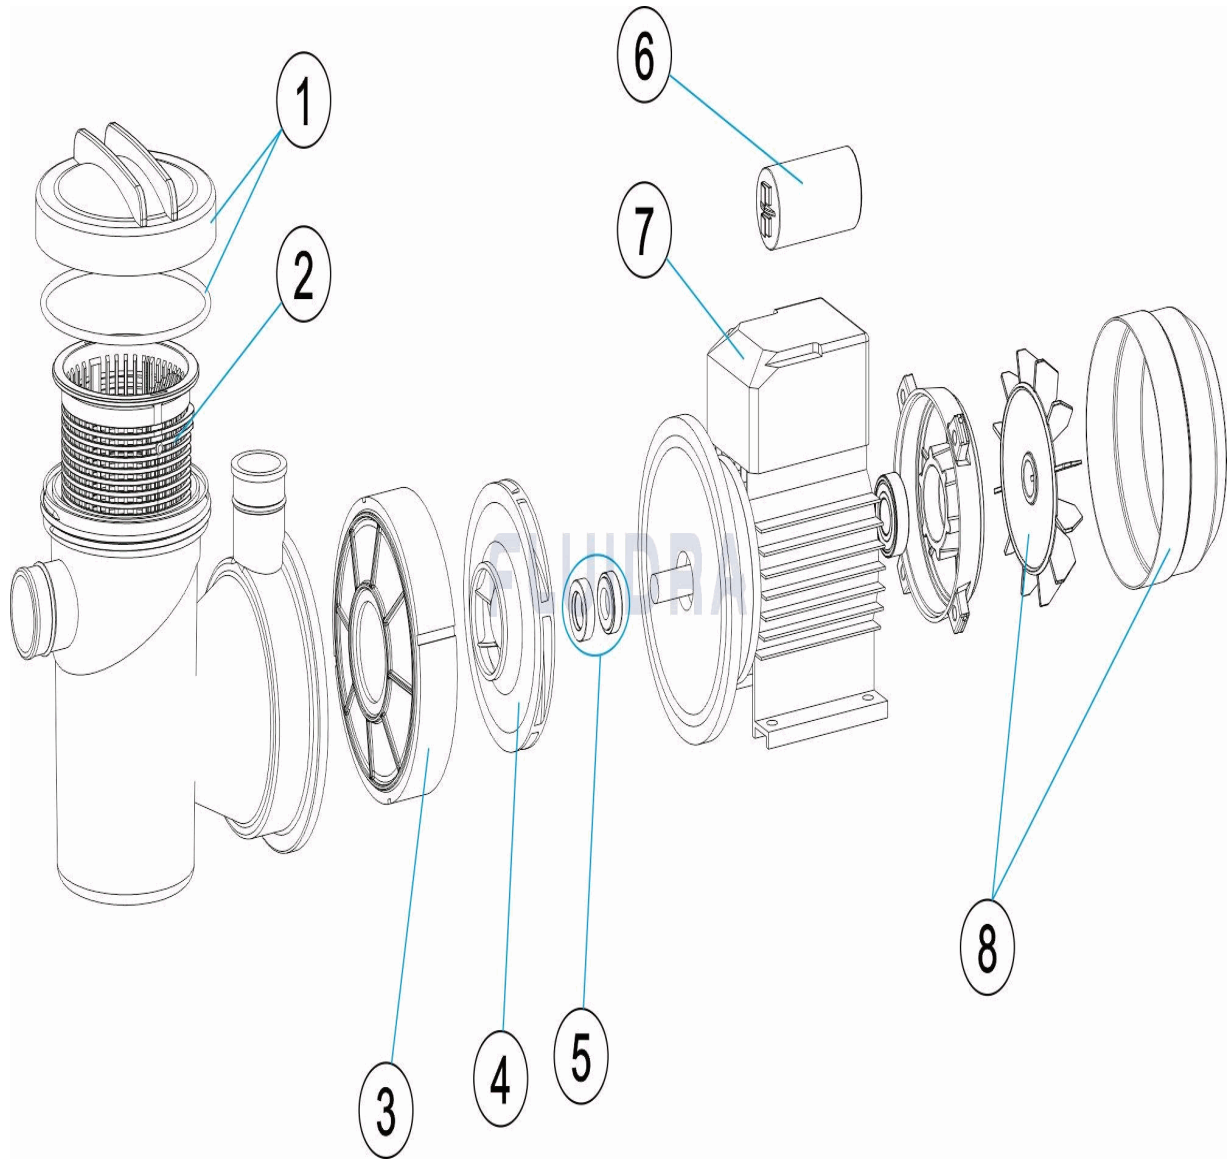

# PARTS BREAKDOWN

REV.: 3

961

DATE: 23/07/2020

SHEET: 1/2

CODE M00542, M00543, M00544, M00545

DESCRIPTION: P-XPERT PUMP 4/6/8/10

**ENGLISH**