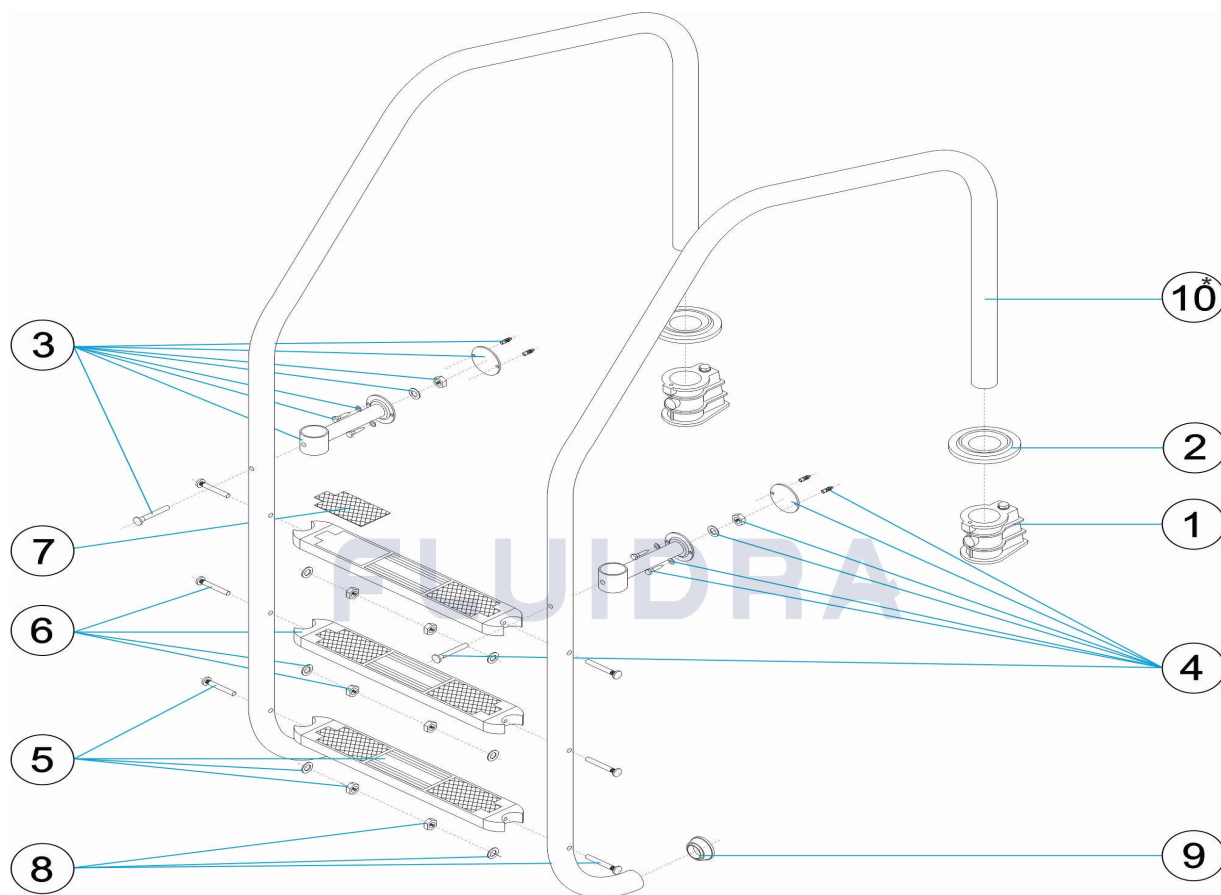

CODICE 09668, 09669, 09670, 09671

DESCRIZIONE: SCALA MOD. LUNGO 1000M/M.2-3-4-5 SCALINI AISI 316

ITALIANO

POS	CODICE	DESCRIZIONE	QUANTITA'	POS	CODICE	DESCRIZIONE	QUANTITA'
1	44010101	ANCORAGGIO SCALA		8	4401010111	BULLONERIA GRADINO AISI 316	
2	44010103	COPRIFLANGIA ANCORAGGIO AISI 316		9	4401010112	TAPPO SCALA	
3	4401011003	SUPPORTO PASSAMANO		10	* 07514R0200	CORRIMANO SCALA 2 GRADINI/HANDRALL	
4	4401011004	KIT BULLONERIA SUPPORTO		10	* 07515R0200	CORRIMANO SCALA 3 GRADINI/HANDRALL	
5	44010104	GRADINO LUXE AISI 316		10	* 07516R0200	CORRIMANO SCALA 4 GRADINI/HANDRALL	
6	44010107	SOSTEGNO LATERALE GRADINO 316		10	* 07517R0200	CORRIMANO SCALA 5 GRADINI/HANDRALL	
7	44010108	TAPPETINO FINITURA GRADINO LUXE