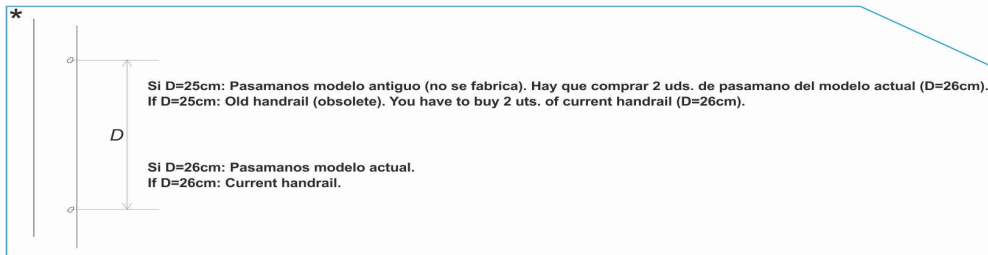

CODE **09668, 09669, 09670, 09671**

DESCRIPTION: **ESC. MOD. LONG 1000M/M.2-3-4-5 STEP AISI 316**

ENGLISH

POS	CODE	DESCRIPTION	QUANTITY	POS	CODE	DESCRIPTION	QUANTITY
1	44010101	LADDER ANCHOR		8	4401010111	TREAD BOLT SET 316	
2	44010103	ESCUTCHEON 316		9	4401010112	LADDER END CAP	
3	4401011003	HANDRAIL SUPPORT		10	* 07514R0200	HANDRAIL LADDER 2 STEP/HANDRAIL	
4	4401011004	FLANGE SET FOR SUPPORT		10	* 07515R0200	HANDRAIL LADDER 3 STEP/HANDRAIL	
5	44010104	DELUXE TREAD 316		10	* 07516R0200	HANDRAIL LADDER 4 STEP/HANDRAIL	
6	44010107	TREAD END SET 316		10	* 07517R0200	HANDRAIL LADDER 5 STEP/HANDRAIL	
7	44010108	DELUXE TREAD END INSERT